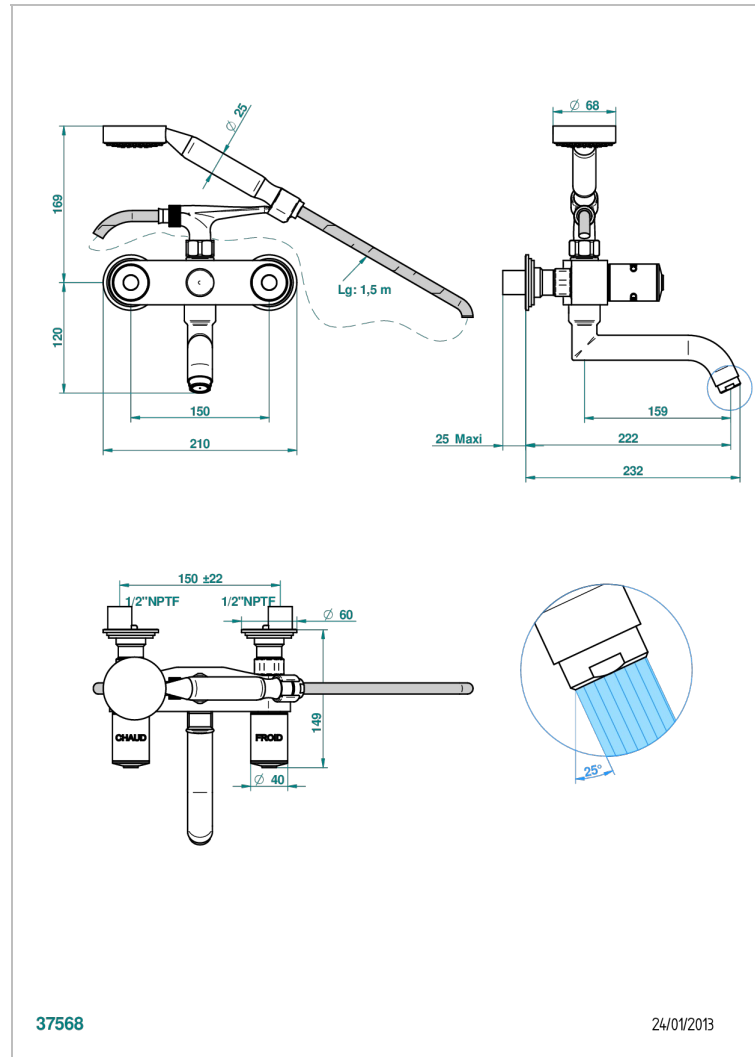

FAUBOURG BLACK PORCELAIN

G2L-13B/US

Exposed tub filler with cradle handshower, wall mounted

THG[®]
PARIS

CHARACTERISTIC

- ASME : ASME A112.18.1-2011/CSA B125.1-11

STANDARDS

AVAILABLE FINITIONS

Soft matt gold - F31
Umber PVD - H66

TECHNICAL SPECS

- Recommandé : 3 bars (max. 5 bars) - Advised : 43,5 psi (max. 72 psi)
- Bec : 35 l/min à 3 bars - Douchette : 9,5 l/min à 3 bars
- Spout : 9.26 gpm at 43.5 psi - Handshower : 2.5 gpm at 43.5 psi