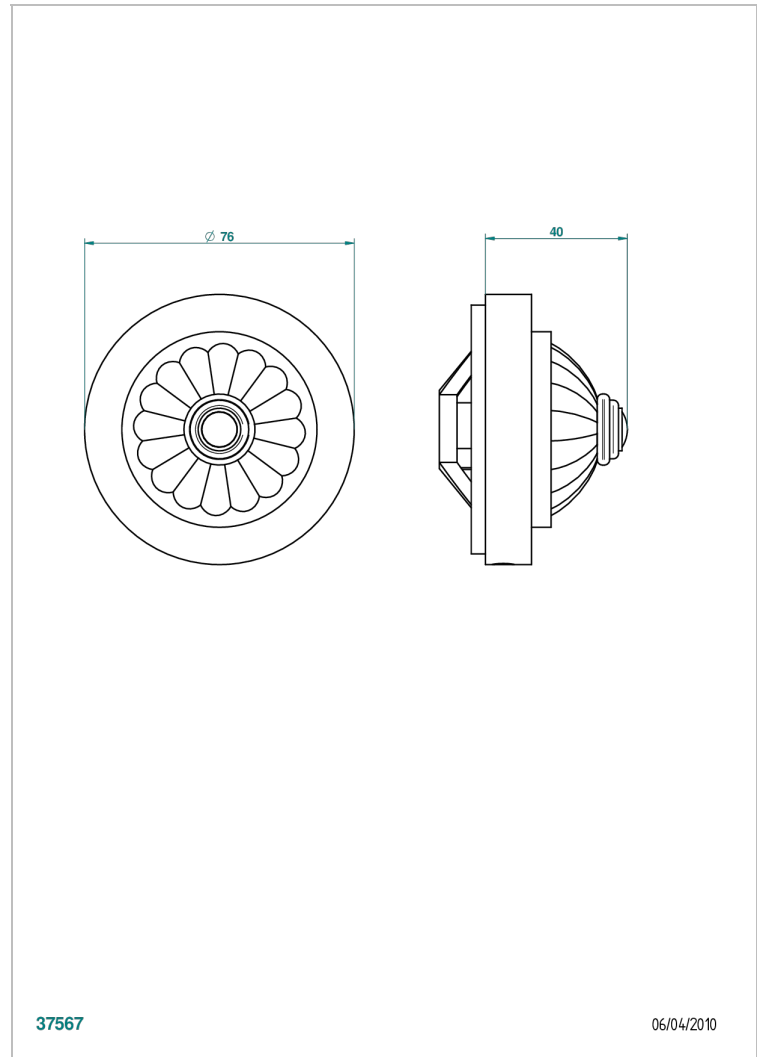

CHEVERNY LAPIS LAZULI

A1T-301GEBUS

Control knob for Geberit waste overflow

THG[®]
PARIS

37567

06/04/2010

CHARACTERISTIC

- Cheverny Lapis Lazuli
- Control knob for Geberit waste overflow