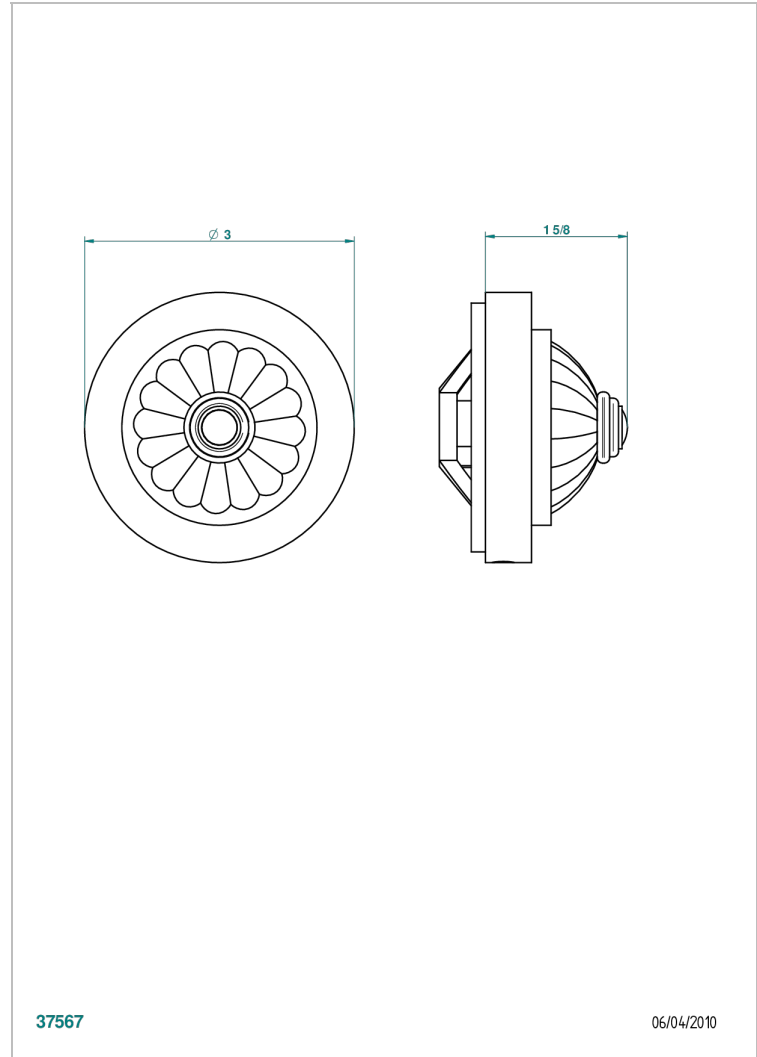

CHEVERNY LAPIS LAZULI

A1T-301GEBUS

Control knob for Geberit waste overflow

37567

06/04/2010

CHARACTERISTIC

- Cheverny Lapis Lazuli
- Control knob for Geberit waste overflow

AVAILABLE FINITIONS