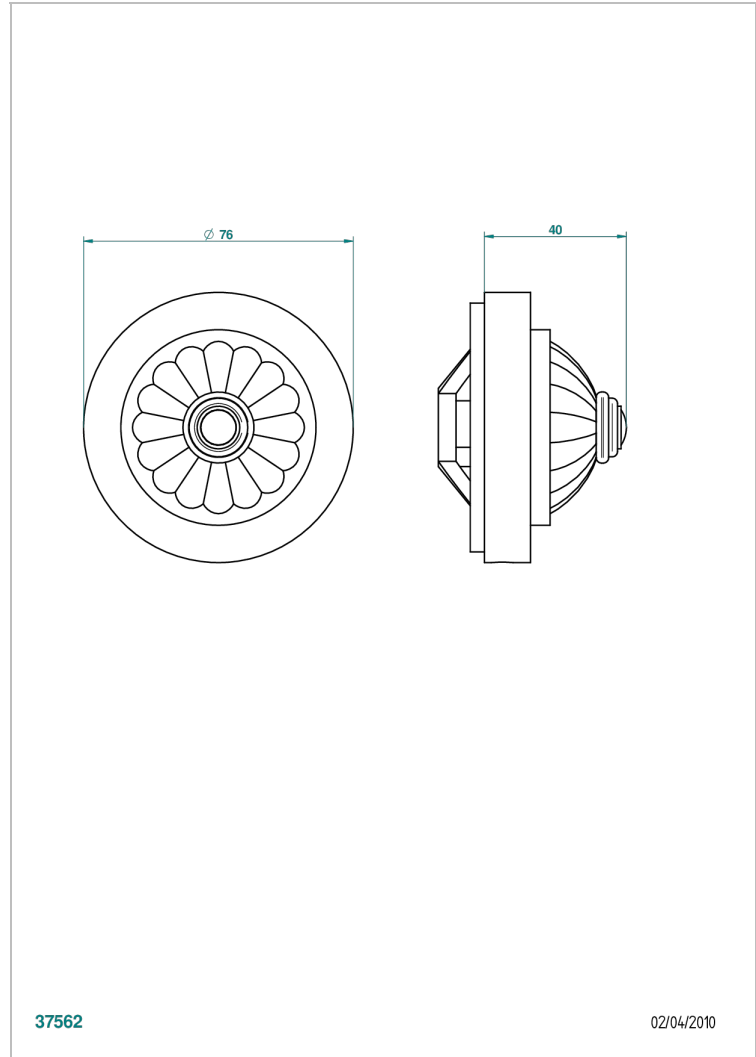

VOGUE MALACHITE

A8M-301GEBUS

Control knob for Geberit waste overflow

37562

02/04/2010

CHARACTERISTIC

- Vogue Malachite
- Control knob for Geberit waste overflow

AVAILABLE FINITIONS

Black ceram - D30
Blush PVD - H62
Brass color PVD - H49
Brown bronze color PVD - F33
Chrome polished - A02
Chrome polished / gold polished - G02

Copper antique matt, coated - H07
Gold color PVD - H52
Gold mat - F07
Gold polished - F01
Graphite PVD - H64
Light coated bronze - D01