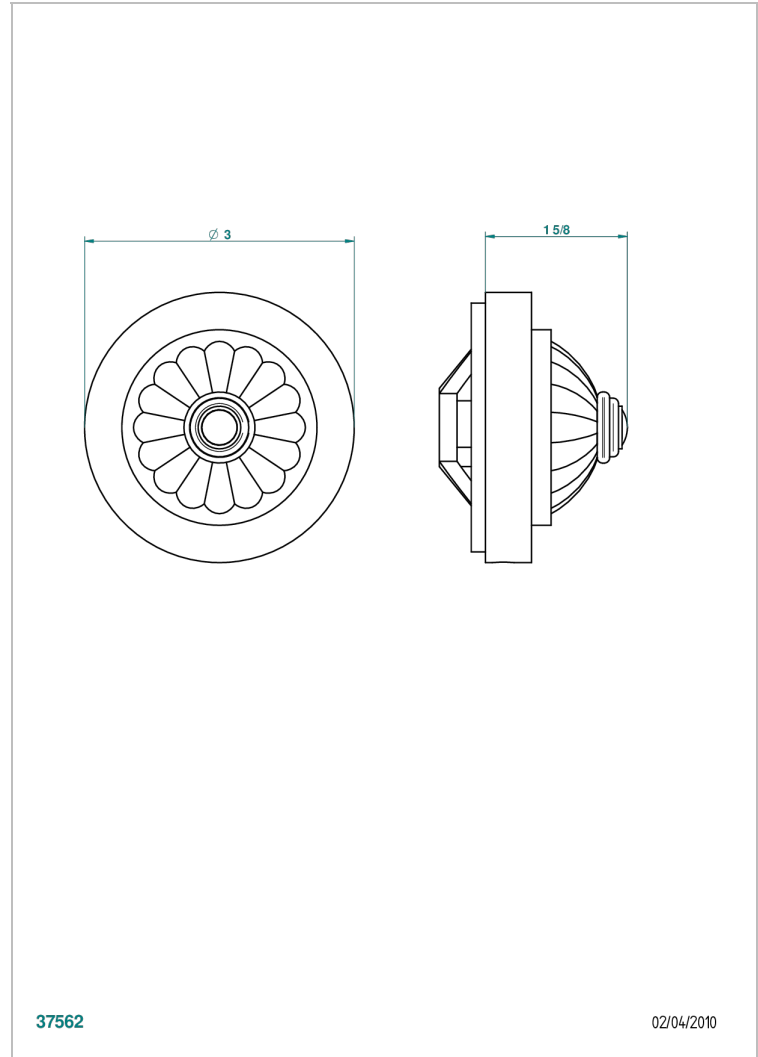

VOGUE MALACHITE

A8M-301GEBUS

Control knob for Geberit waste overflow

THG[®]
PARIS

37562

02/04/2010

CHARACTERISTIC

- Vogue Malachite
- Control knob for Geberit waste overflow