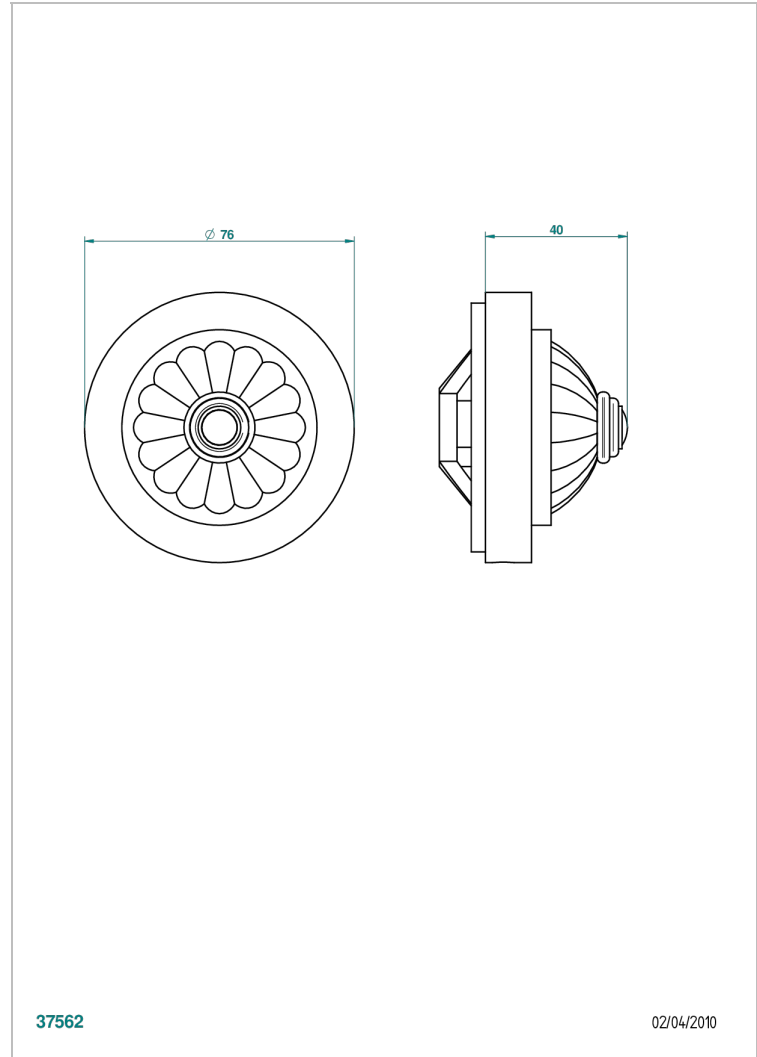

# AMBOISE MALACHITE

A1J-301GEBUS

Control knob for Geberit waste overflow

37562

02/04/2010

## CHARACTERISTIC

- Amboise Malachite
- Control knob for Geberit waste overflow