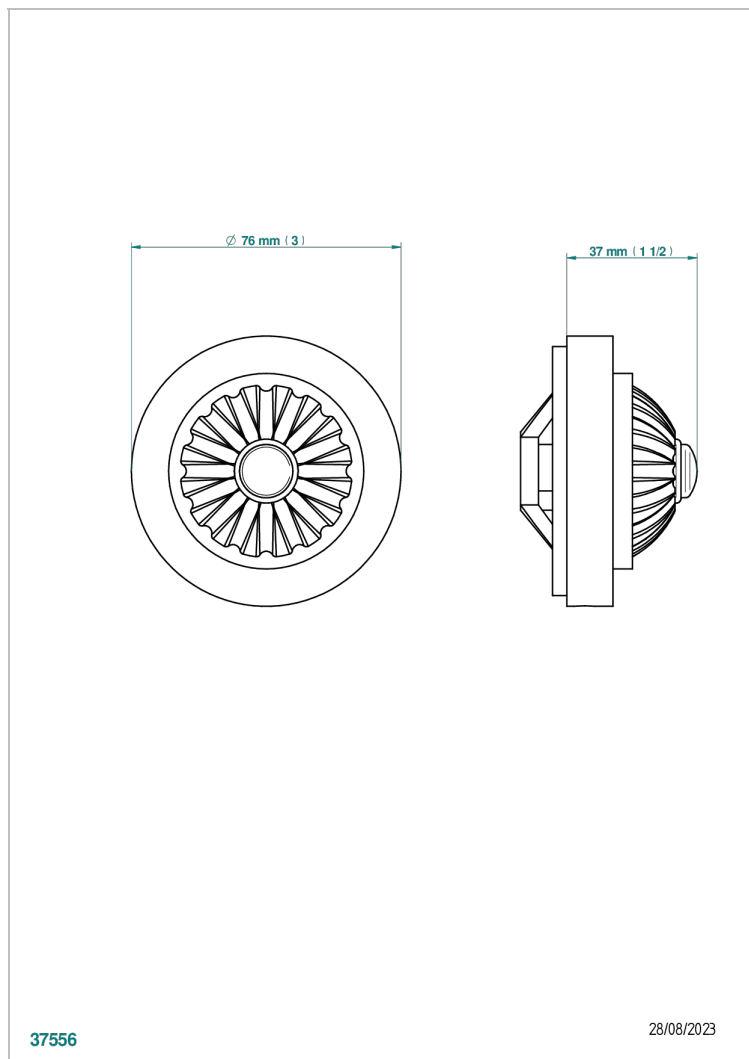

MONTE CARLO, GOLD PORCELAIN

U8B-301GEBUS

Control knob for Geberit waste overflow

THG[®]
PARIS

CHARACTERISTIC

- Monte Carlo, gold porcelain
- Control knob for Geberit waste overflow

AVAILABLE FINITIONS

Black ceram - D30
Chrome polished - A02
Chrome polished / gold polished - G02
Copper antique matt, coated - H07
Gold mat - F07
Gold polished - F01