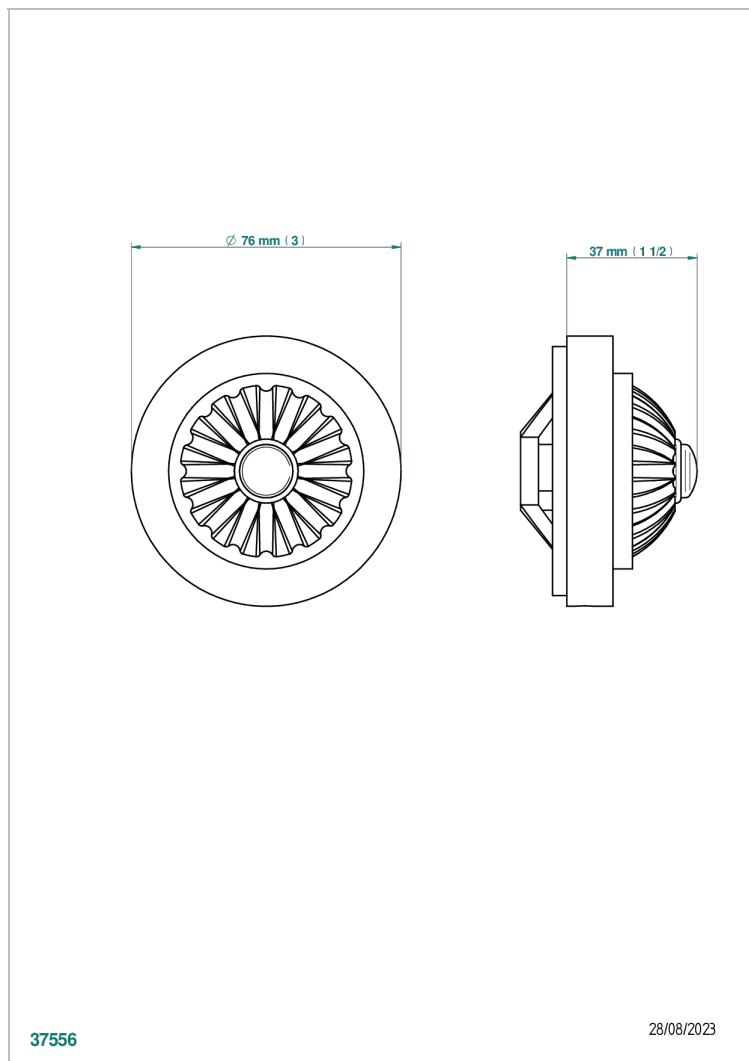

CAMELIA CLEAR CRYSTAL

U5L-301GEBUS

Control knob for Geberit waste overflow

THG[®]
PARIS

CHARACTERISTIC

- Camélia Clear crystal
- Control knob for Geberit waste overflow

AVAILABLE FINITIONS

Black ceram - D30
Blush PVD - H62
Brass color PVD - H49
Brown bronze color PVD - F33
Chrome polished - A02
Gold color PVD - H52