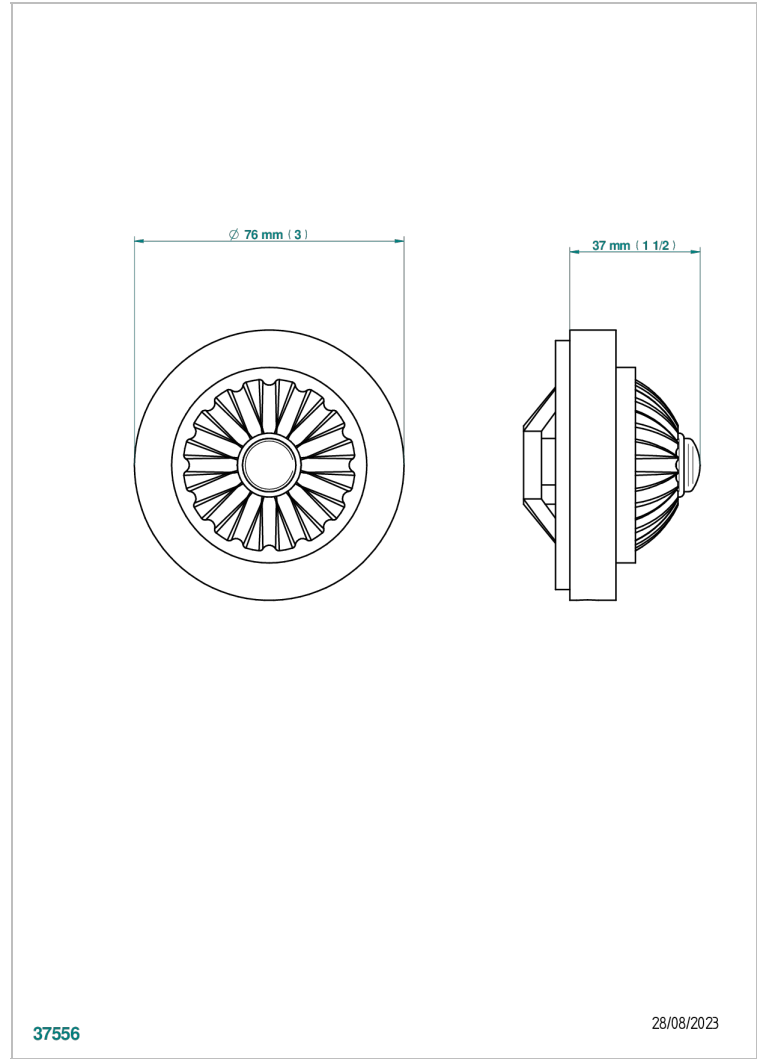

MANDARINE METAL

U1A-301GEBUS

Control knob for Geberit waste overflow

CHARACTERISTIC

- Mandarin Metal
- Control knob for Geberit waste overflow

AVAILABLE FINITIONS

Black ceram - D30
Blush PVD - H62
Brass color PVD - H49
Brown bronze color PVD - F33
Chrome polished - A02
Chrome polished / gold polished - G02

Copper antique matt, coated - H07
Gold color PVD - H52
Gold mat - F07
Gold polished - F01
Graphite PVD - H64
Light coated bronze - D01

Matt Umber PVD - H67
Matt blush PVD - H60
Matt brass color PVD - H50
Matt brown bronze color PVD - F34
Matt chrome (American satin) - C02
Matt gold color PVD - H53