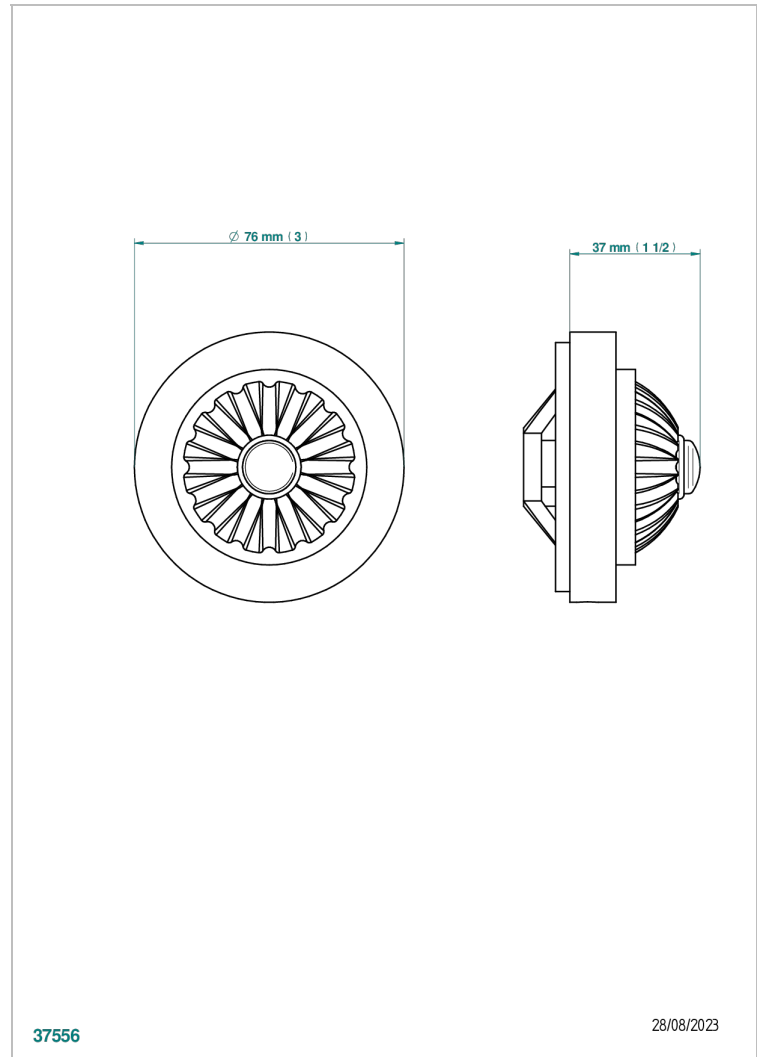

AMOUR DE TRIANON

G24-301GEBUS

Control knob for Geberit waste overflow

CHARACTERISTIC

- Amour de Trianon
- Control knob for Geberit waste overflow

AVAILABLE FINITIONS

Black ceram - D30
Chrome polished - A02
Chrome polished / gold polished - G02
Copper antique matt, coated - H07
Gold mat - F07
Gold polished - F01

Light coated bronze - D01
Matt chrome (American satin) - C02
Matt nickel (American satin) - C01
Nickel antique / Sovereign - H28
Nickel polished - B01
Soft gold - F30

Soft matt gold - F31