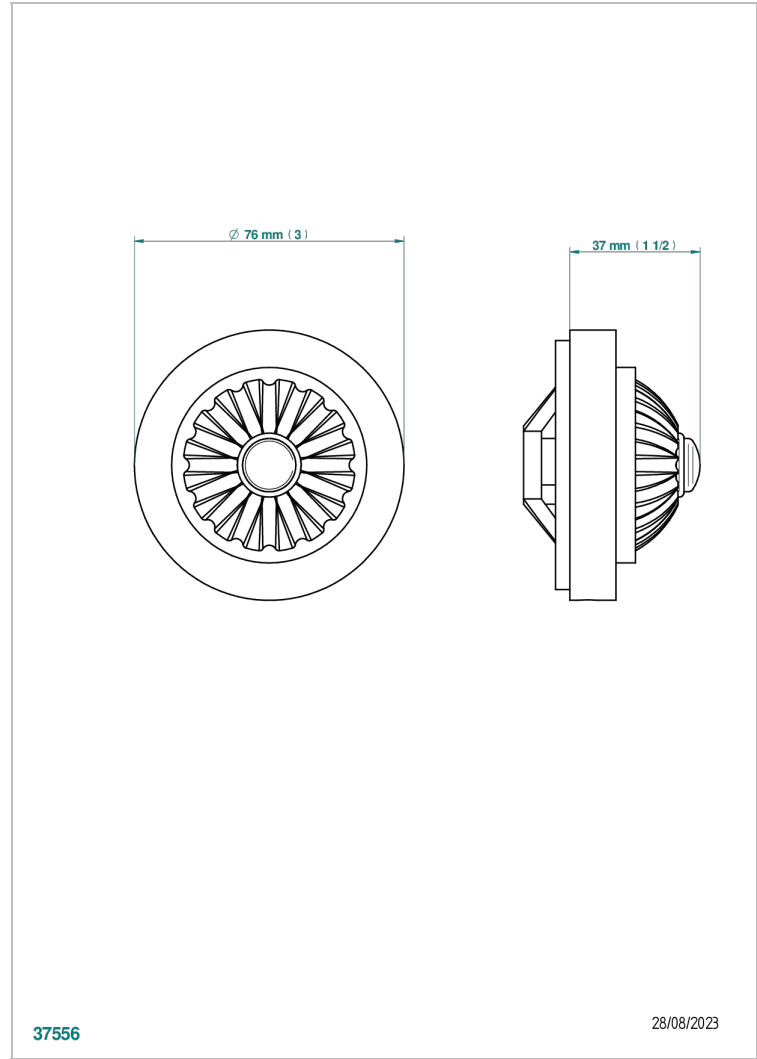

# JAIPUR BLACK ONYX

A9C-301GEBUS

Control knob for Geberit waste overflow

## CHARACTERISTIC

- Jaipur Black Onyx
- Control knob for Geberit waste overflow