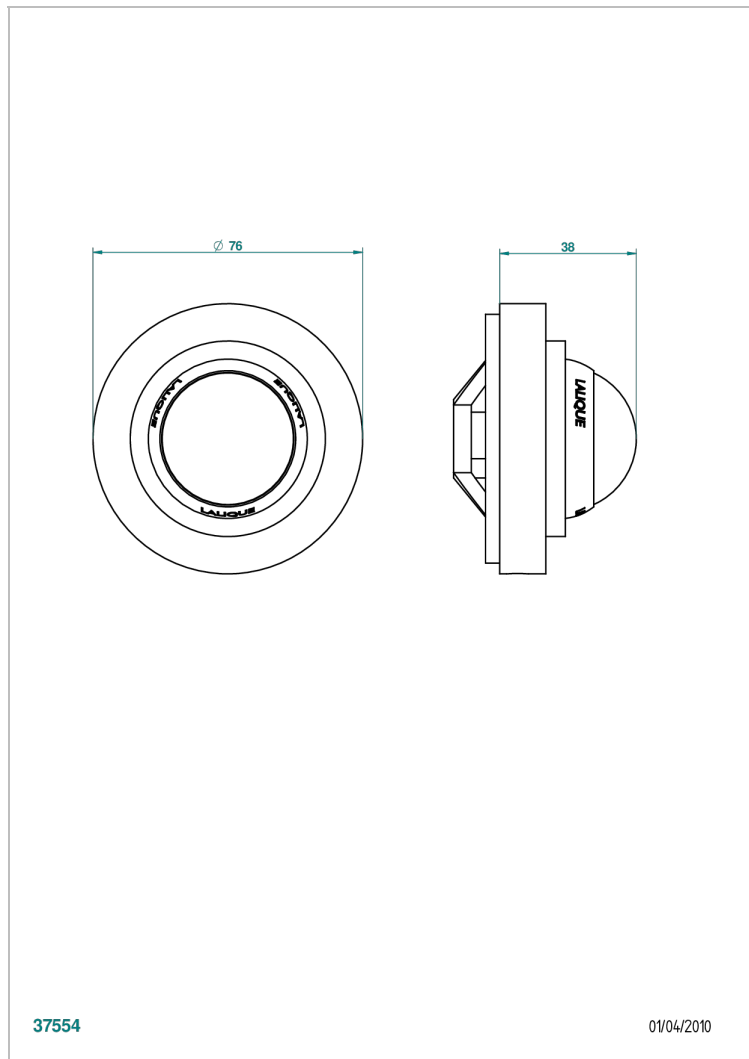

PANTHERE CLEAR CRYSTAL

A2H-301GEBUS

Control knob for Geberit waste overflow

THG[®]
PARIS

37554

01/04/2010

CHARACTERISTIC

- Panthere Clear crystal
- Control knob for Geberit waste overflow