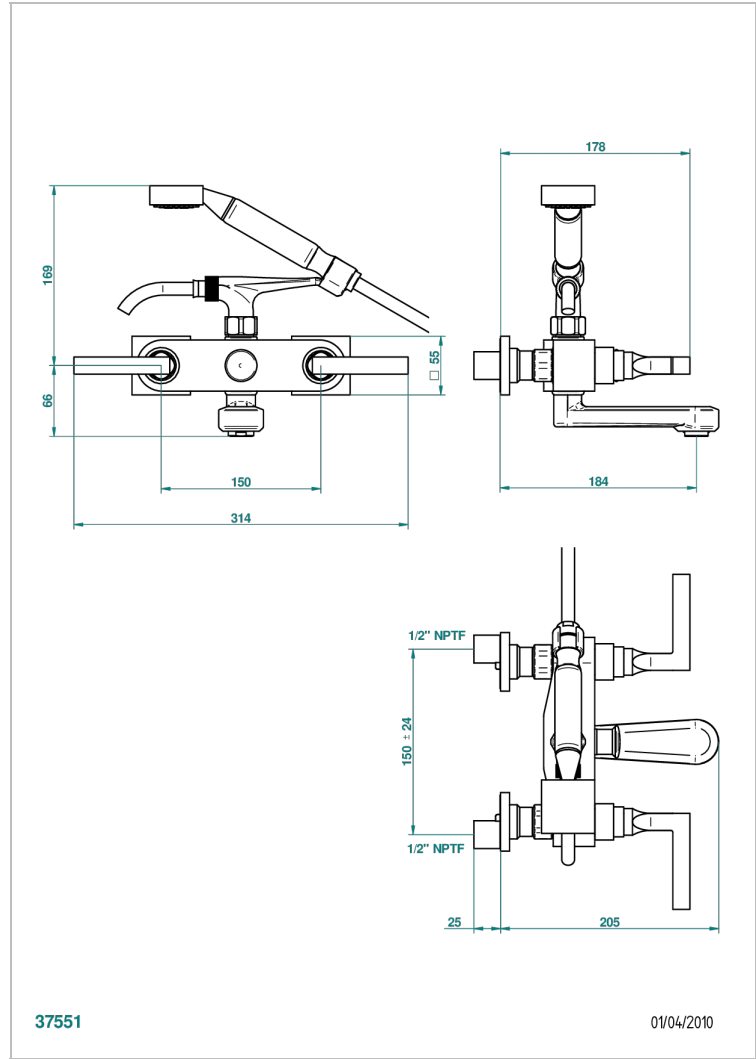

BELUGA WITH LEVER HANDLES

G1U-13B/US

Exposed tub filler with cradle handshower, wall mounted

CHARACTERISTIC

- ASME : ASME A112.18.1-2011/CSA B125.1-11

STANDARDS

AVAILABLE FINITIONS

Black ceram - D30
Blush PVD - H62
Brass color PVD - H49
Brown bronze color PVD - F33
Chrome polished - A02
Chrome polished / gold polished - G02

TECHNICAL SPECS

- Recommandé : 3 bars (max. 5 bars) - Advised : 43,5 psi (max. 72 psi)
- Bec : 35 l/min à 3 bars - Douchette : 9,5 l/min à 3 bars
- Spout : 9.26 gpm at 43.5 psi - Handshower : 2.5 gpm at 43.5 psi