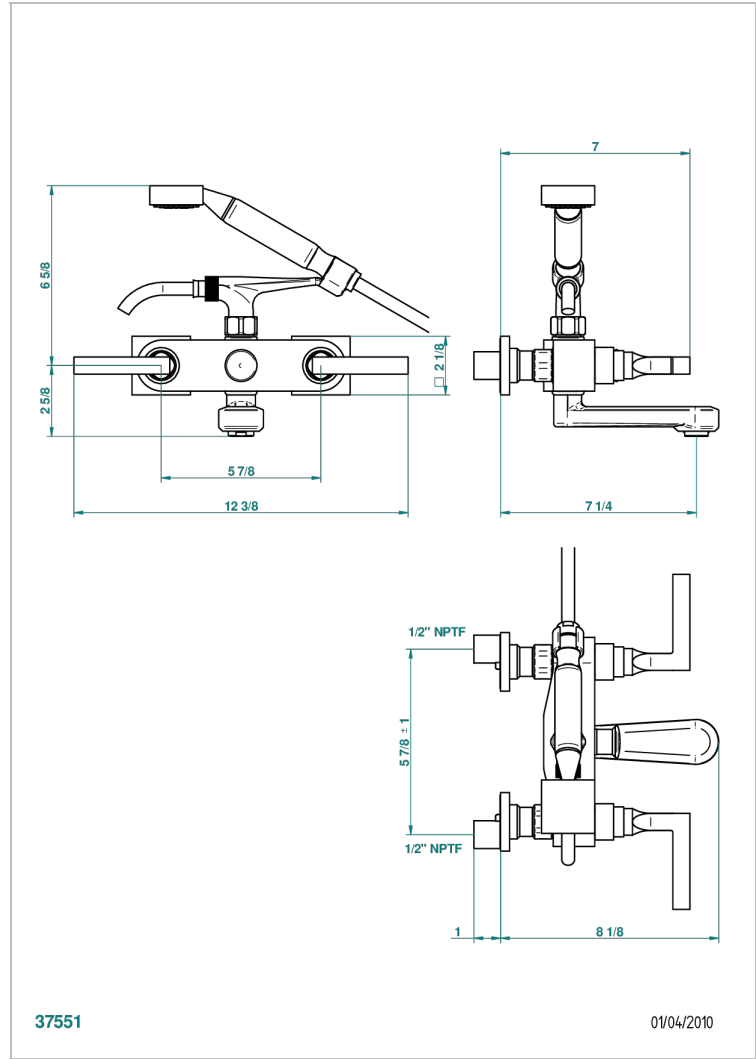

BELUGA WITH LEVER HANDLES

G1U-13B/US

Exposed tub filler with cradle handshower, wall mounted

CHARACTERISTIC

- ASME : ASME A112.18.1-2011/CSA B125.1-11

STANDARDS

AVAILABLE FINITIONS

Black ceram - D30
Blush PVD - H62
Brass color PVD - H49
Brown bronze color PVD - F33
Chrome polished - A02
Chrome polished / gold polished - G02

TECHNICAL SPECS

- Recommandé : 3 bars (max. 5 bars) - Advised : 43,5 psi (max. 72 psi)
- Bec : 35 l/min à 3 bars - Douchette : 9,5 l/min à 3 bars
- Spout : 9.26 gpm at 43.5 psi - Handshower : 2.5 gpm at 43.5 psi