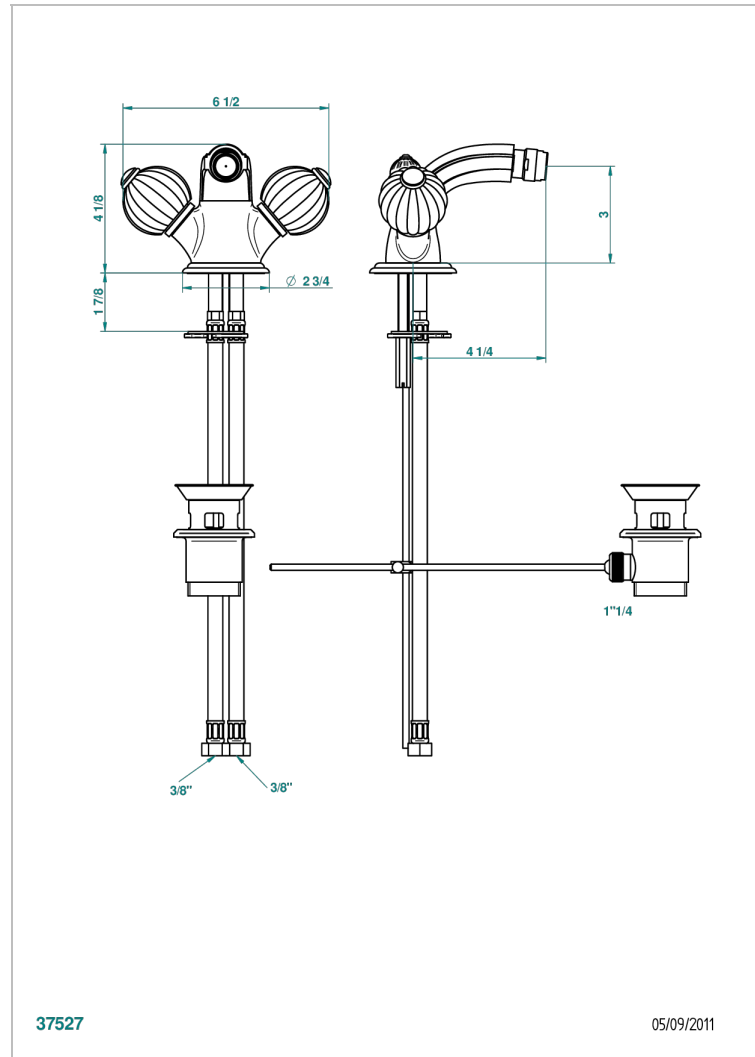

# MANDARINE CLEAR CRYSTAL

UID-3202

1-hole bidet mixer with swivel jet handshower with waste

THG<sup>®</sup>  
PARIS

## CHARACTERISTIC

- ACS : 17ACCLY613
- NF : NF EN 200 - IA - Chrome