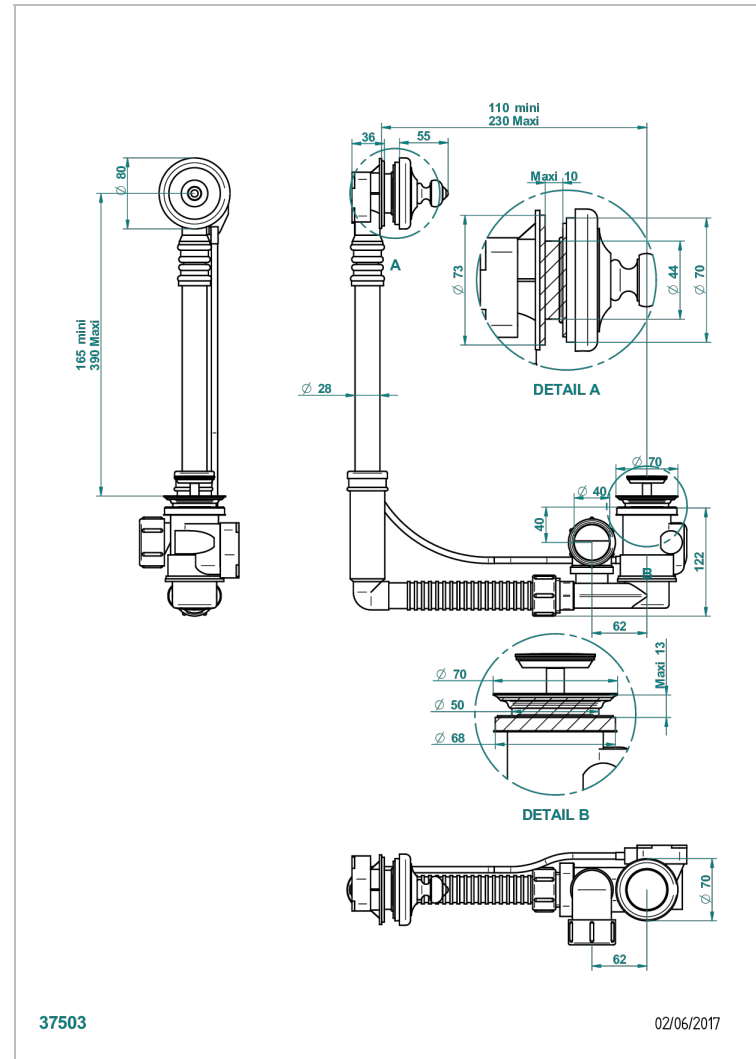

Geberit bath waste, adjustable height: mini 165 mm / maxi 390 mm ; adjustable projection: mini 110 mm / maxi 230 mm, outlet  $\varnothing$  40 mm, delivered with stylised control knob - European model

### CHARACTERISTIC

- Broadway
- Geberit bath waste, adjustable height: mini 165 mm / maxi 390 mm ; adjustable projection: mini 110 mm / maxi 230 mm, outlet  $\varnothing$  40 mm, delivered with stylised control knob - European model

Nickel color PVD - H55  
Polished chrome (color finish) - A02  
Umber PVD - H66