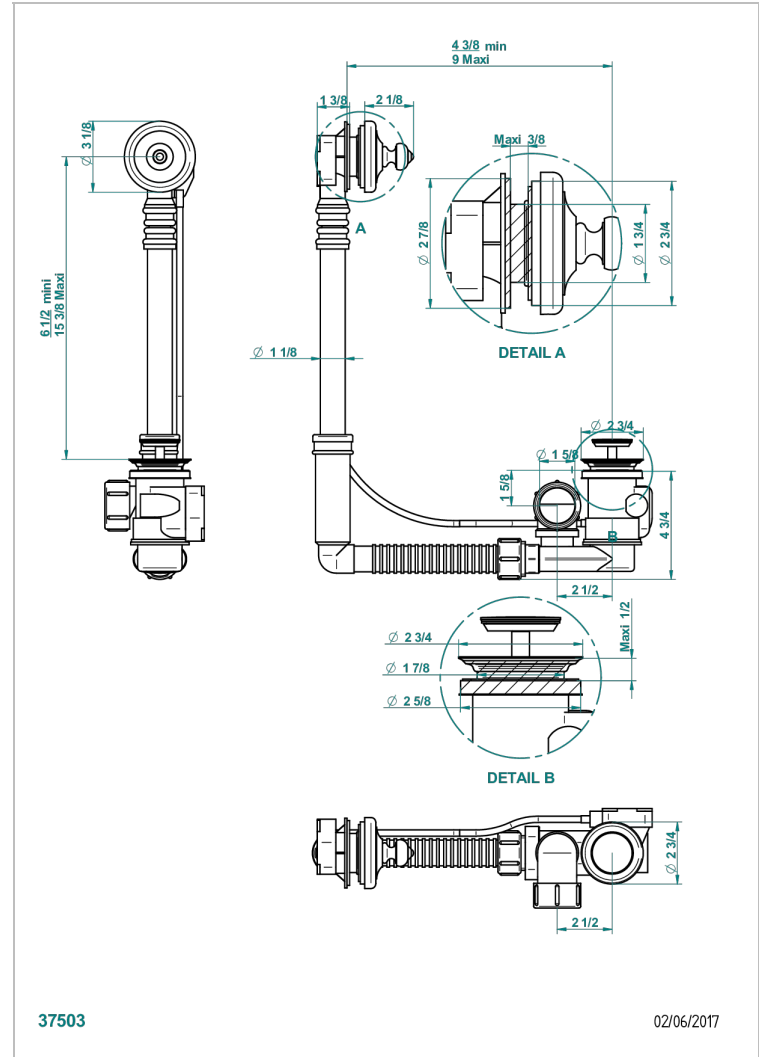

Geberit bath waste, adjustable height: mini 165 mm / maxi 390 mm ; adjustable projection: mini 110 mm / maxi 230 mm, outlet  $\varnothing$  40 mm, delivered with stylised control knob - European model

### CHARACTERISTIC

- Broadway
- Geberit bath waste, adjustable height: mini 165 mm / maxi 390 mm ; adjustable projection: mini 110 mm / maxi 230 mm, outlet  $\varnothing$  40 mm, delivered with stylised control knob - European model

Nickel color PVD - H55  
 Polished chrome (color finish) - A02  
 Umber PVD - H66