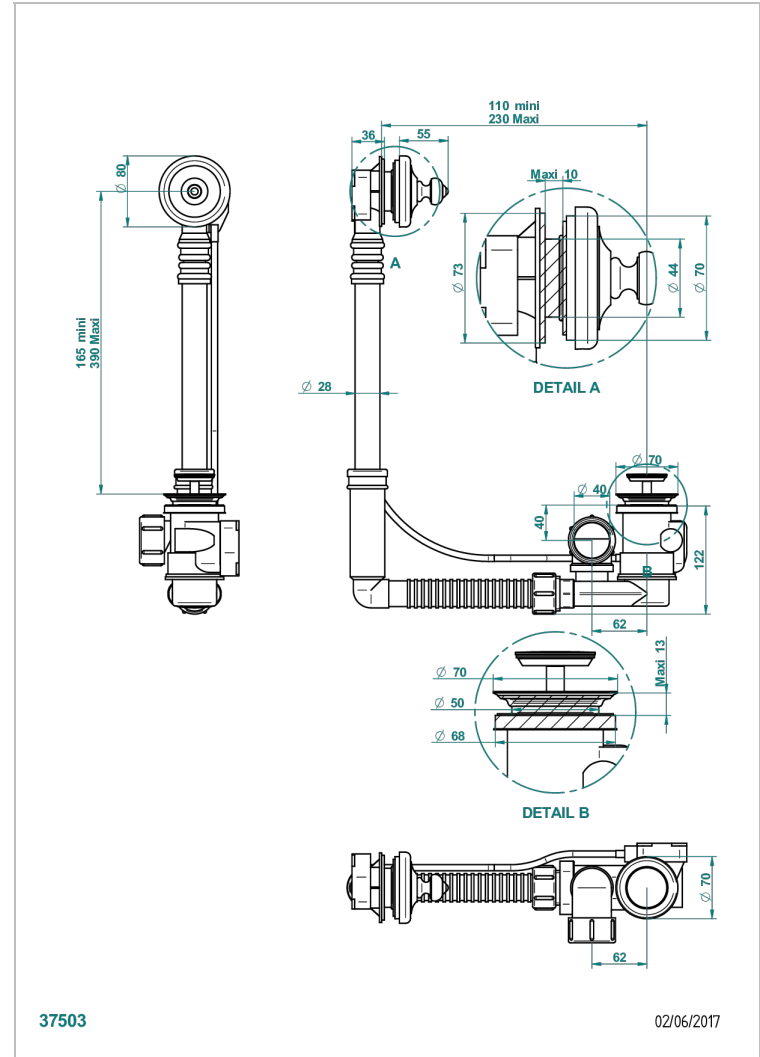

Geberit bath waste, adjustable height: mini 165 mm / maxi 390 mm ; adjustable projection: mini 110 mm / maxi 230 mm, outlet  $\varnothing$  40 mm, delivered with stylised control knob - European model

### CHARACTERISTIC

- Broadway
- Geberit bath waste, adjustable height: mini 165 mm / maxi 390 mm ; adjustable projection: mini 110 mm / maxi 230 mm, outlet  $\varnothing$  40 mm, delivered with stylised control knob - European model

Nickel color PVD - H55  
Polished chrome (color finish) - A02  
Umber PVD - H66