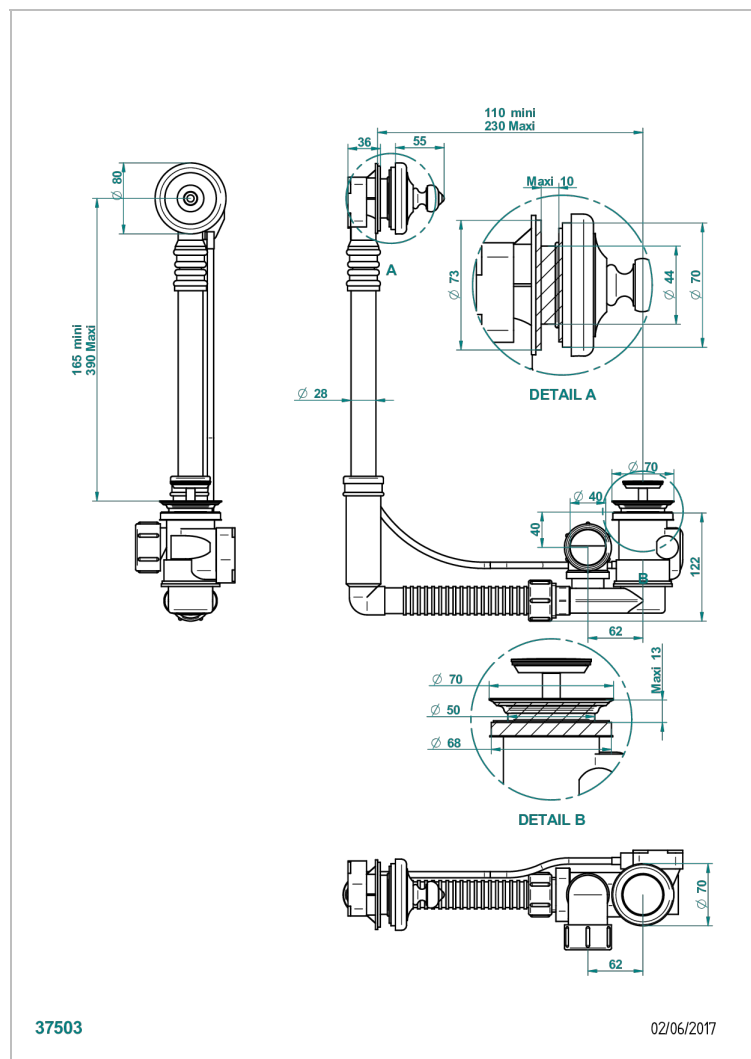

# BROADWAY WITH LEVER

A04-302

Geberit bath waste, adjustable height: mini 165 mm / maxi 390 mm ; adjustable projection: mini 110 mm / maxi 230 mm, outlet  $\varnothing$  40 mm, delivered with stylised control knob - European model

## CHARACTERISTIC

- Broadway with Lever
- Geberit bath waste, adjustable height: mini 165 mm / maxi 390 mm ; adjustable projection: mini 110 mm / maxi 230 mm, outlet  $\varnothing$  40 mm, delivered with stylised control knob - European model

Nickel color PVD - H55  
Polished chrome (color finish) - A02  
Umber PVD - H66