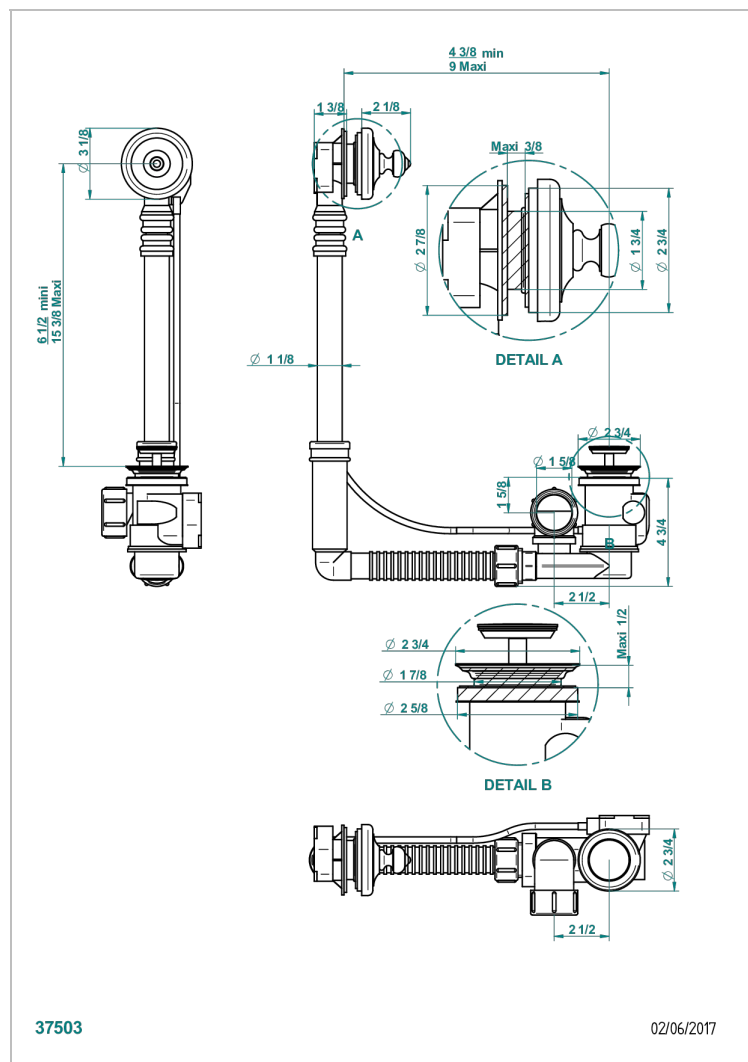

# BROADWAY WITH LEVER

A04-302

Geberit bath waste, adjustable height: mini 165 mm / maxi 390 mm ; adjustable projection: mini 110 mm / maxi 230 mm, outlet  $\varnothing$  40 mm, delivered with stylised control knob - European model

## CHARACTERISTIC

- Broadway with Lever
- Geberit bath waste, adjustable height: mini 165 mm / maxi 390 mm ; adjustable projection: mini 110 mm / maxi 230 mm, outlet  $\varnothing$  40 mm, delivered with stylised control knob - European model