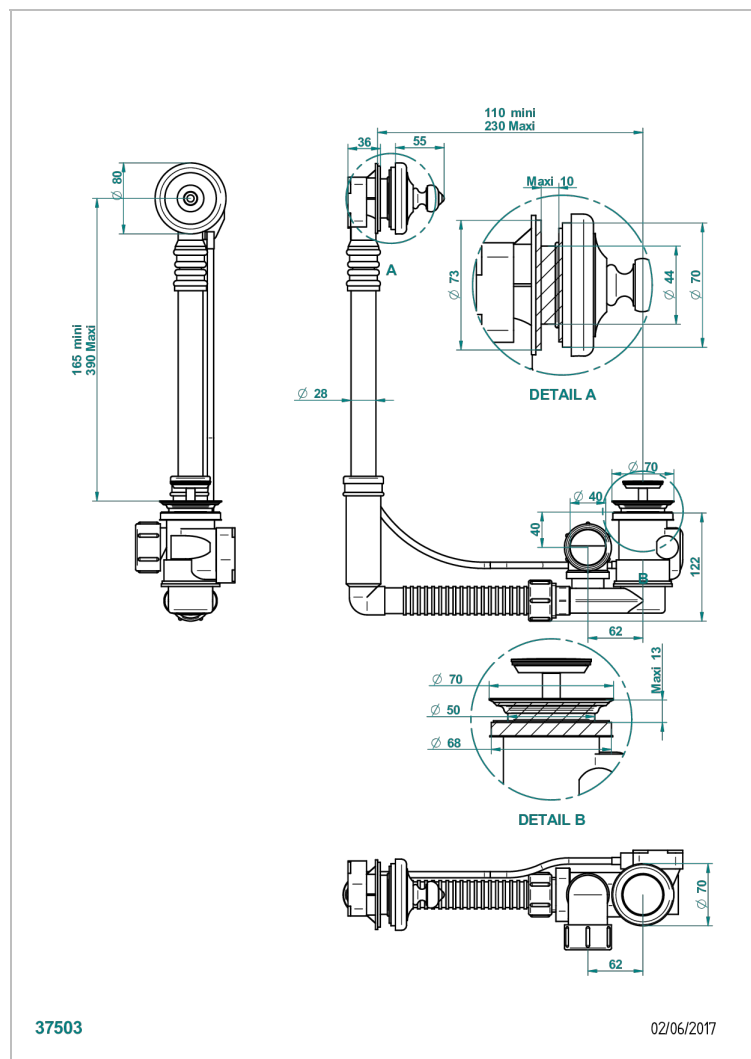

BROADWAY WITH LEVER

A04-302

Geberit bath waste, adjustable height: mini 165 mm / maxi 390 mm ; adjustable projection: mini 110 mm / maxi 230 mm, outlet \varnothing 40 mm, delivered with stylised control knob - European model

CHARACTERISTIC

- Broadway with Lever
- Geberit bath waste, adjustable height: mini 165 mm / maxi 390 mm ; adjustable projection: mini 110 mm / maxi 230 mm, outlet \varnothing 40 mm, delivered with stylised control knob - European model

Nickel color PVD - H55
Polished chrome (color finish) - A02
Umber PVD - H66