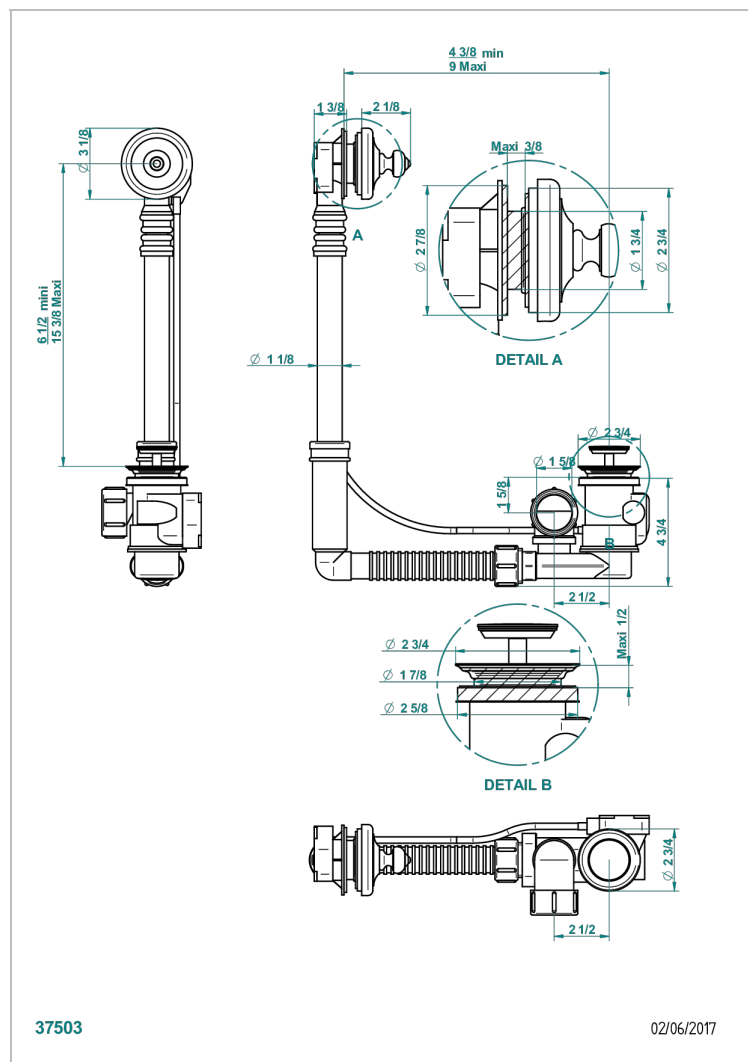

BROADWAY WITH LEVER

A04-302

Geberit bath waste, adjustable height: mini 165 mm / maxi 390 mm ; adjustable projection: mini 110 mm / maxi 230 mm, outlet \varnothing 40 mm, delivered with stylised control knob - European model

CHARACTERISTIC

- Broadway with Lever
- Geberit bath waste, adjustable height: mini 165 mm / maxi 390 mm ; adjustable projection: mini 110 mm / maxi 230 mm, outlet \varnothing 40 mm, delivered with stylised control knob - European model