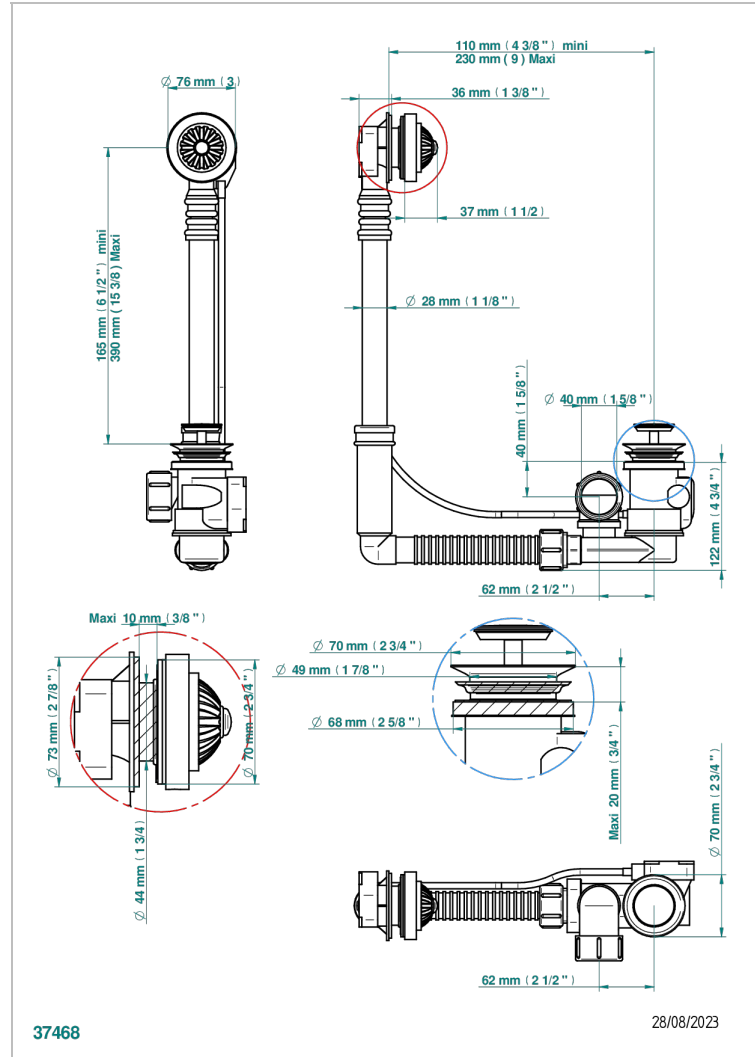

Geberit bath waste, adjustable height: mini 165 mm / maxi 390 mm ; adjustable projection: mini 110 mm / maxi 230 mm, outlet \varnothing 40 mm, delivered with stylised control knob - European model

CHARACTERISTIC

- Cygne
- Geberit bath waste, adjustable height: mini 165 mm / maxi 390 mm ; adjustable projection: mini 110 mm / maxi 230 mm, outlet \varnothing 40 mm, delivered with stylised control knob - European model

Nickel color PVD - H55
 Polished chrome (color finish) - A02
 Umber PVD - H66