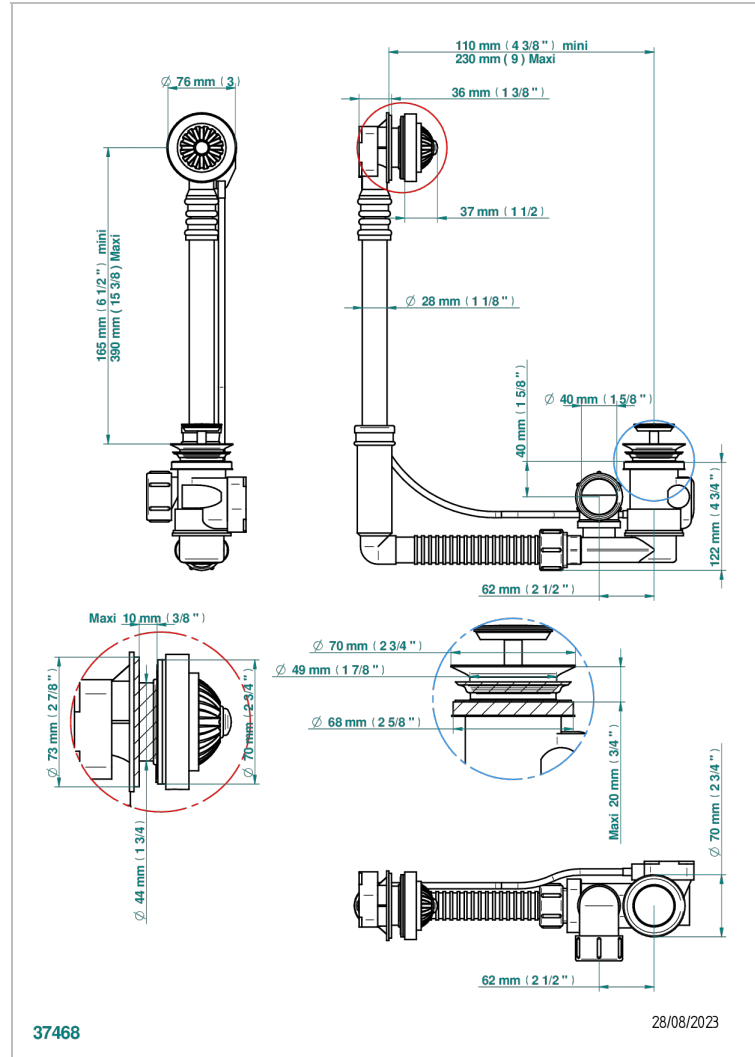

Geberit bath waste, adjustable height: mini 165 mm / maxi 390 mm ; adjustable projection: mini 110 mm / maxi 230 mm, outlet \varnothing 40 mm, delivered with stylised control knob - European model

CHARACTERISTIC

- Cygne
- Geberit bath waste, adjustable height: mini 165 mm / maxi 390 mm ; adjustable projection: mini 110 mm / maxi 230 mm, outlet \varnothing 40 mm, delivered with stylised control knob - European model

Nickel color PVD - H55
Polished chrome (color finish) - A02
Umber PVD - H66