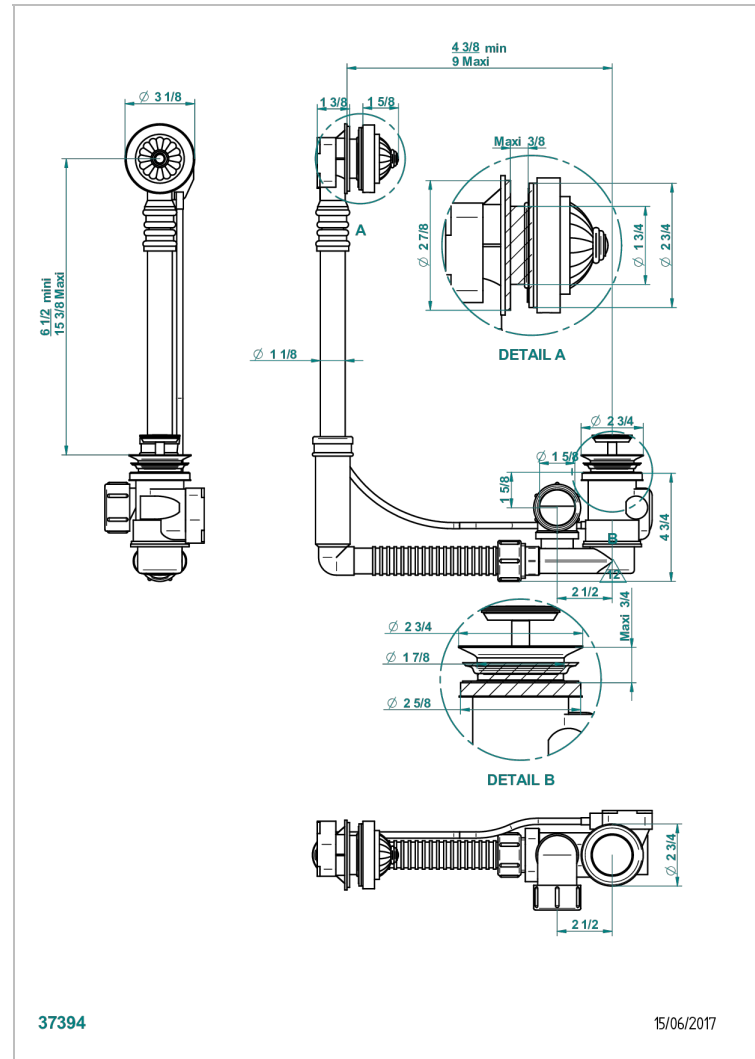

AMBOISE LAPIS LAZULI

A1K-302

THG
PARIS

Geberit bath waste, adjustable height: mini 165 mm / maxi 390 mm ; adjustable projection: mini 110 mm / maxi 230 mm, outlet \varnothing 40 mm, delivered with stylised control knob - European model

CHARACTERISTIC

- Amboise Lapis Lazuli
- Geberit bath waste, adjustable height: mini 165 mm / maxi 390 mm ; adjustable projection: mini 110 mm / maxi 230 mm, outlet \varnothing 40 mm, delivered with stylised control knob - European model

Nickel color PVD - H55
Polished chrome (color finish) - A02
Umber PVD - H66