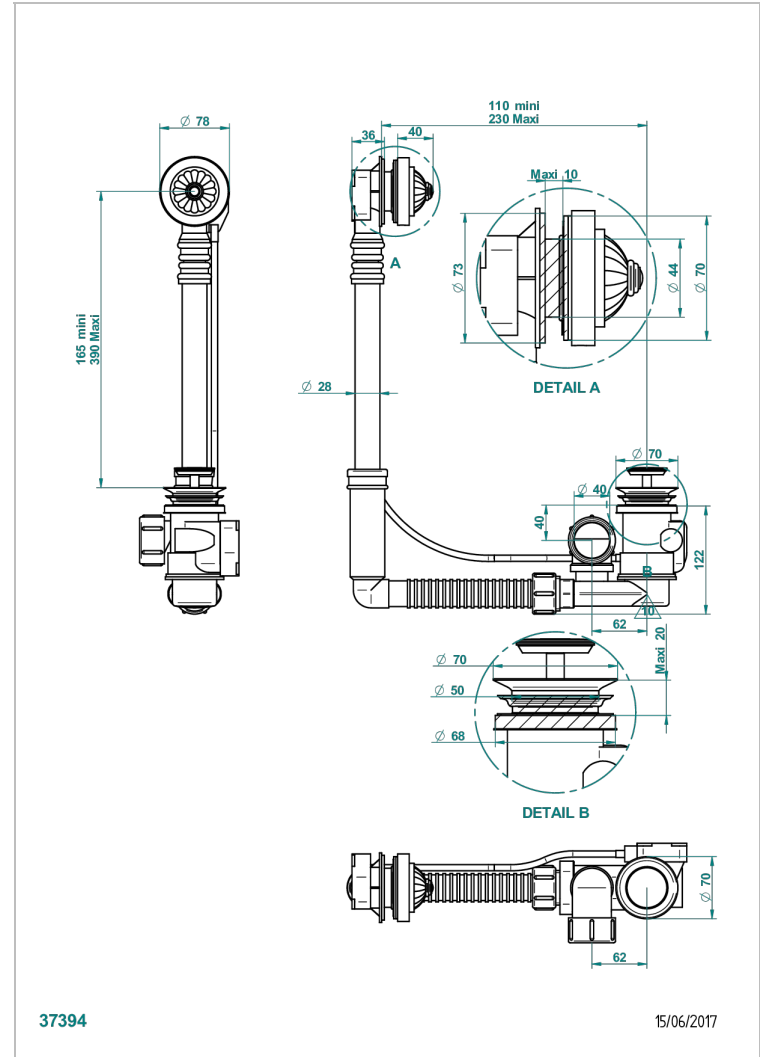

AMBOISE LAPIS LAZULI

A1K-302

THG
PARIS

Geberit bath waste, adjustable height: mini 165 mm / maxi 390 mm ; adjustable projection: mini 110 mm / maxi 230 mm, outlet \varnothing 40 mm, delivered with stylised control knob - European model

CHARACTERISTIC

- Amboise Lapis Lazuli
- Geberit bath waste, adjustable height: mini 165 mm / maxi 390 mm ; adjustable projection: mini 110 mm / maxi 230 mm, outlet \varnothing 40 mm, delivered with stylised control knob - European model

Nickel color PVD - H55
Polished chrome (color finish) - A02
Umber PVD - H66