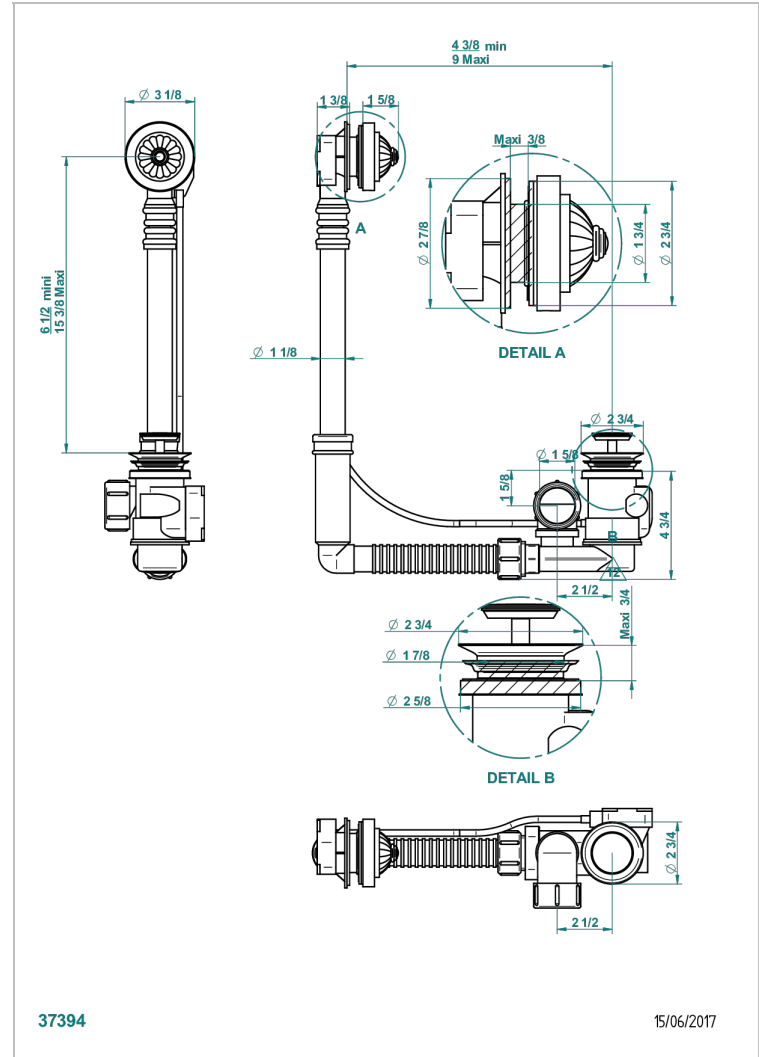

# AMBOISE LAPIS LAZULI

A1K-302

THG  
PARIS

Geberit bath waste, adjustable height: mini 165 mm / maxi 390 mm ; adjustable projection: mini 110 mm / maxi 230 mm, outlet  $\varnothing$  40 mm, delivered with stylised control knob - European model

## CHARACTERISTIC

- Amboise Lapis Lazuli
- Geberit bath waste, adjustable height: mini 165 mm / maxi 390 mm ; adjustable projection: mini 110 mm / maxi 230 mm, outlet  $\varnothing$  40 mm, delivered with stylised control knob - European model

Nickel color PVD - H55  
Polished chrome (color finish) - A02  
Umber PVD - H66