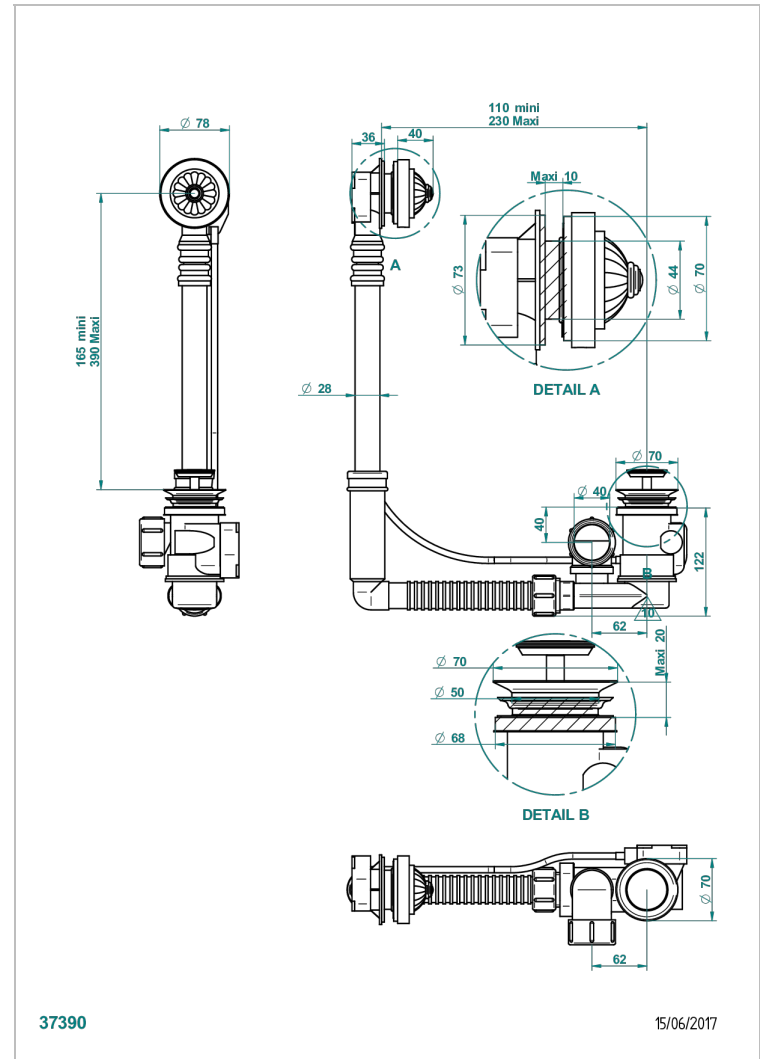

AMBOISE MALACHITE

A1J-302

Geberit bath waste, adjustable height: mini 165 mm / maxi 390 mm ; adjustable projection: mini 110 mm / maxi 230 mm, outlet \varnothing 40 mm, delivered with stylised control knob - European model

CHARACTERISTIC

- Amboise Malachite
- Geberit bath waste, adjustable height: mini 165 mm / maxi 390 mm ; adjustable projection: mini 110 mm / maxi 230 mm, outlet \varnothing 40 mm, delivered with stylised control knob - European model

Nickel color PVD - H55
Polished chrome (color finish) - A02
Umber PVD - H66