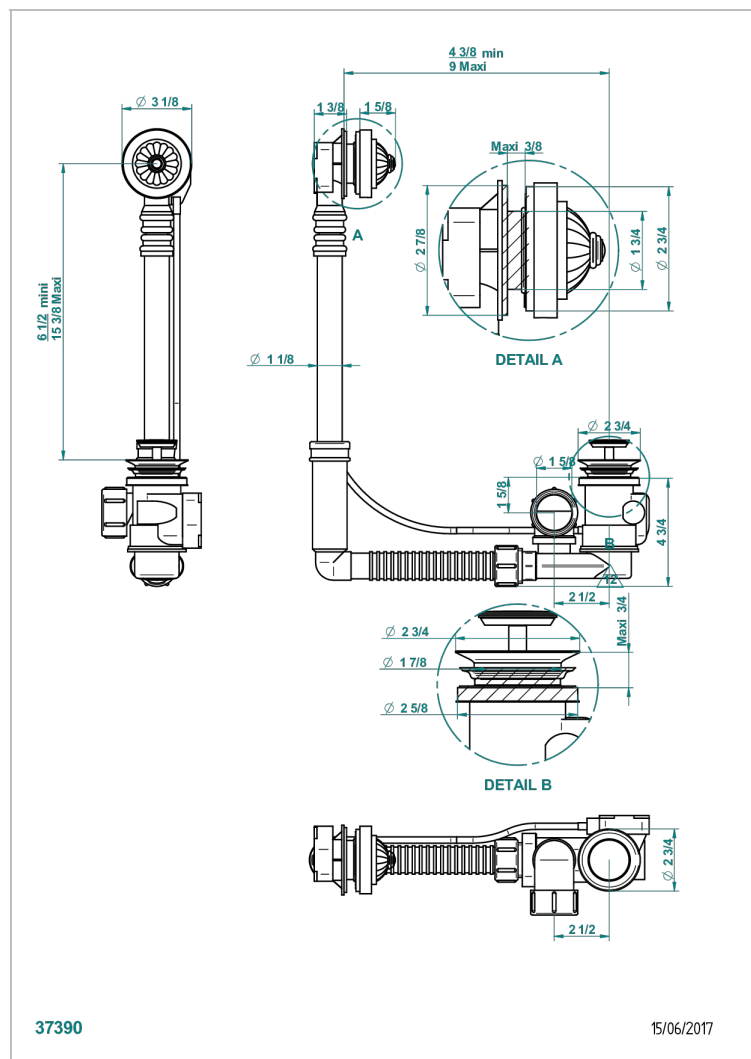

# AMBOISE MALACHITE

A1J-302

Geberit bath waste, adjustable height: mini 165 mm / maxi 390 mm ; adjustable projection: mini 110 mm / maxi 230 mm, outlet  $\varnothing$  40 mm, delivered with stylised control knob - European model

## CHARACTERISTIC

- Amboise Malachite
- Geberit bath waste, adjustable height: mini 165 mm / maxi 390 mm ; adjustable projection: mini 110 mm / maxi 230 mm, outlet  $\varnothing$  40 mm, delivered with stylised control knob - European model

Nickel color PVD - H55  
Polished chrome (color finish) - A02  
Umber PVD - H66