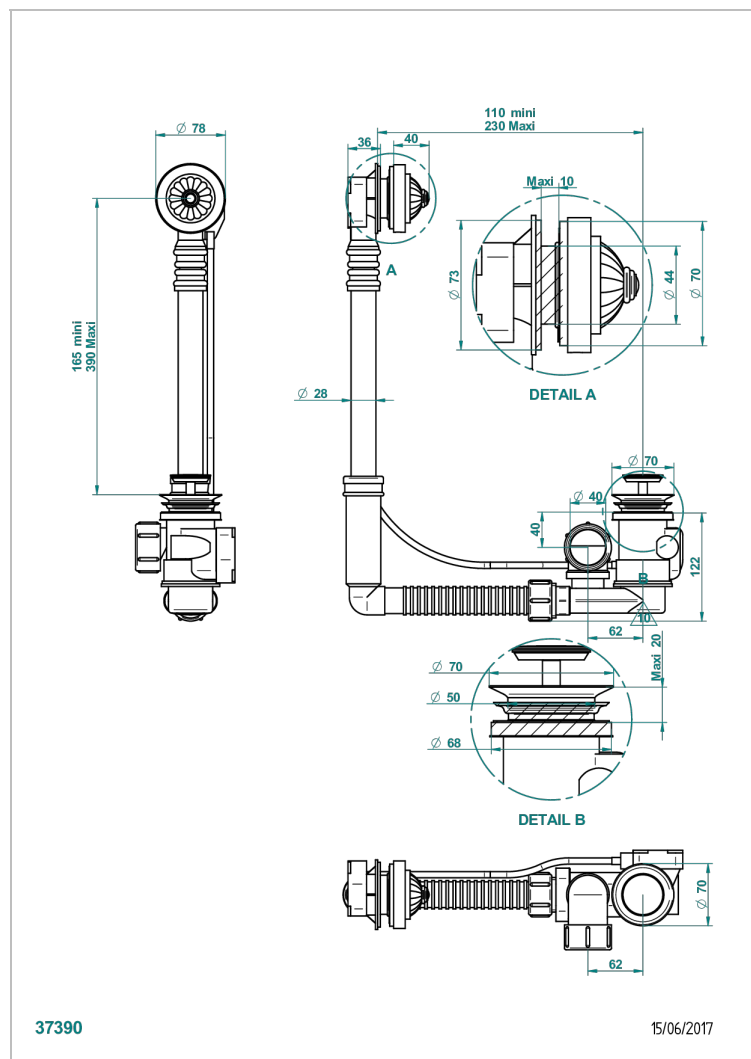

AMBOISE MALACHITE

A1J-302

THG
PARIS

Geberit bath waste, adjustable height: mini 165 mm / maxi 390 mm ; adjustable projection: mini 110 mm / maxi 230 mm, outlet \varnothing 40 mm, delivered with stylised control knob - European model

CHARACTERISTIC

- Amboise Malachite
- Geberit bath waste, adjustable height: mini 165 mm / maxi 390 mm ; adjustable projection: mini 110 mm / maxi 230 mm, outlet \varnothing 40 mm, delivered with stylised control knob - European model

Nickel color PVD - H55
Polished chrome (color finish) - A02
Umber PVD - H66