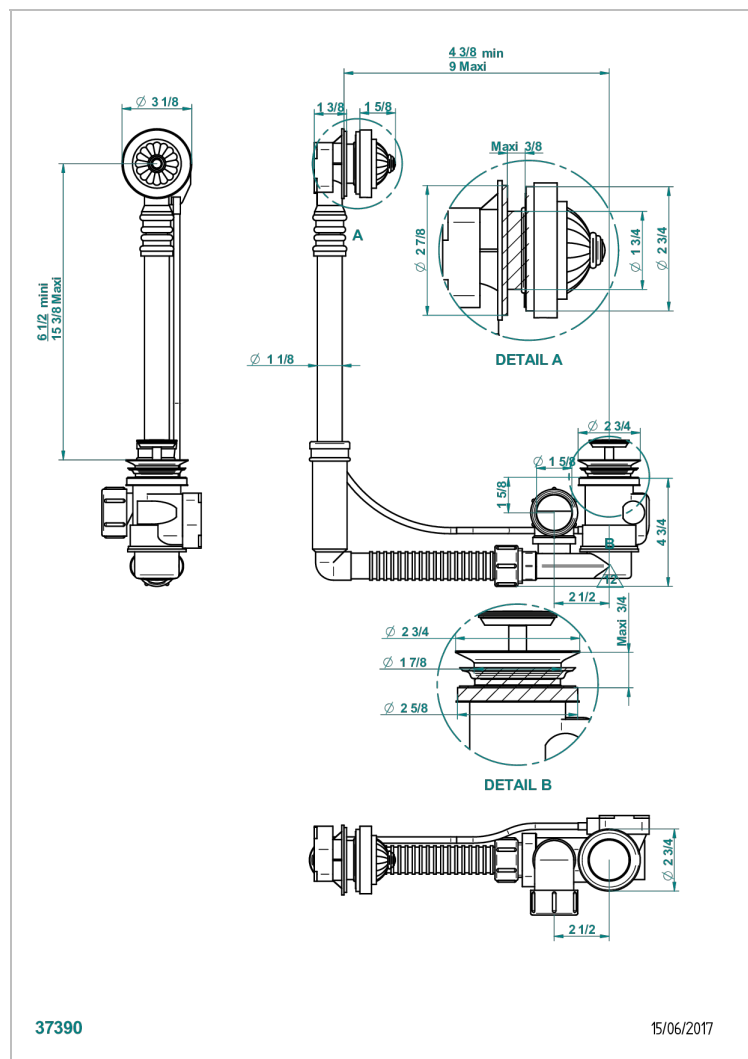

AMBOISE MALACHITE

A1J-302

Geberit bath waste, adjustable height: mini 165 mm / maxi 390 mm ; adjustable projection: mini 110 mm / maxi 230 mm, outlet \varnothing 40 mm, delivered with stylised control knob - European model

CHARACTERISTIC

- Amboise Malachite
- Geberit bath waste, adjustable height: mini 165 mm / maxi 390 mm ; adjustable projection: mini 110 mm / maxi 230 mm, outlet \varnothing 40 mm, delivered with stylised control knob - European model

Nickel color PVD - H55
Polished chrome (color finish) - A02
Umber PVD - H66