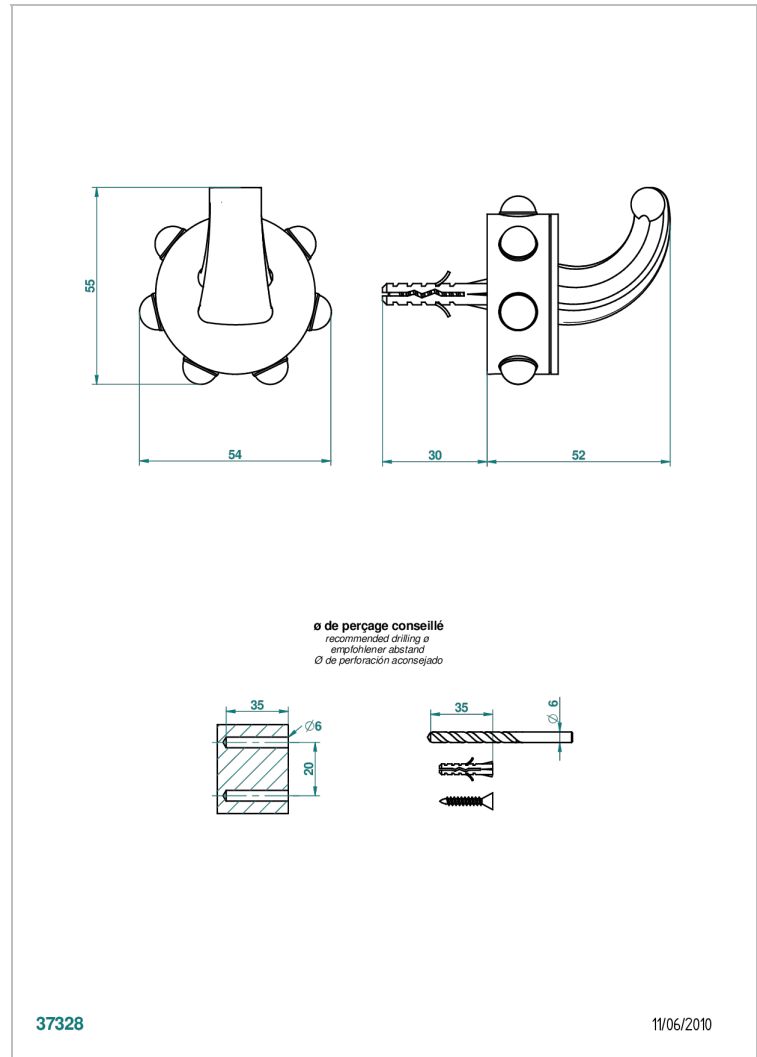

# MOSSI CLEAR CRYSTAL

A2N-508

Robe hook single small

THG<sup>®</sup>  
PARIS

## CHARACTERISTIC

- Mossi Clear crystal
- Robe hook single small