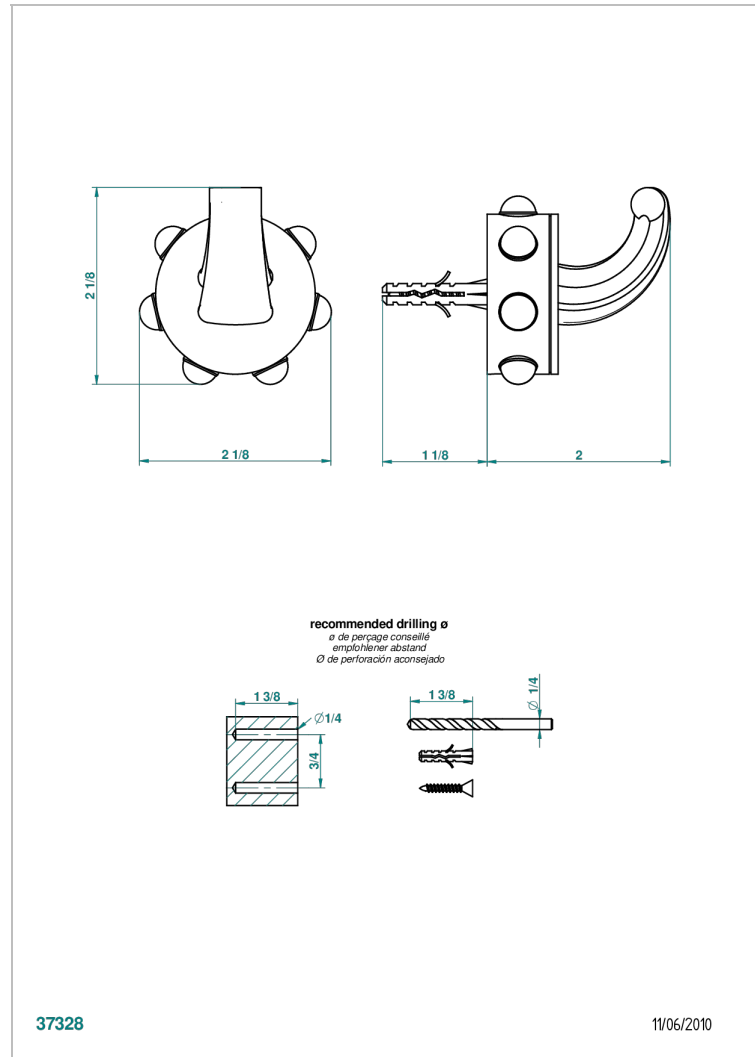

MOSSI CLEAR CRYSTAL

A2N-508

Robe hook single small

THG[®]
PARIS

CHARACTERISTIC

- Mossi Clear crystal
- Robe hook single small

AVAILABLE FINITIONS

Black ceram - D30
Blush PVD - H62
Brass color PVD - H49
Brown bronze color PVD - F33
Chrome polished - A02
Chrome polished / gold polished - G02