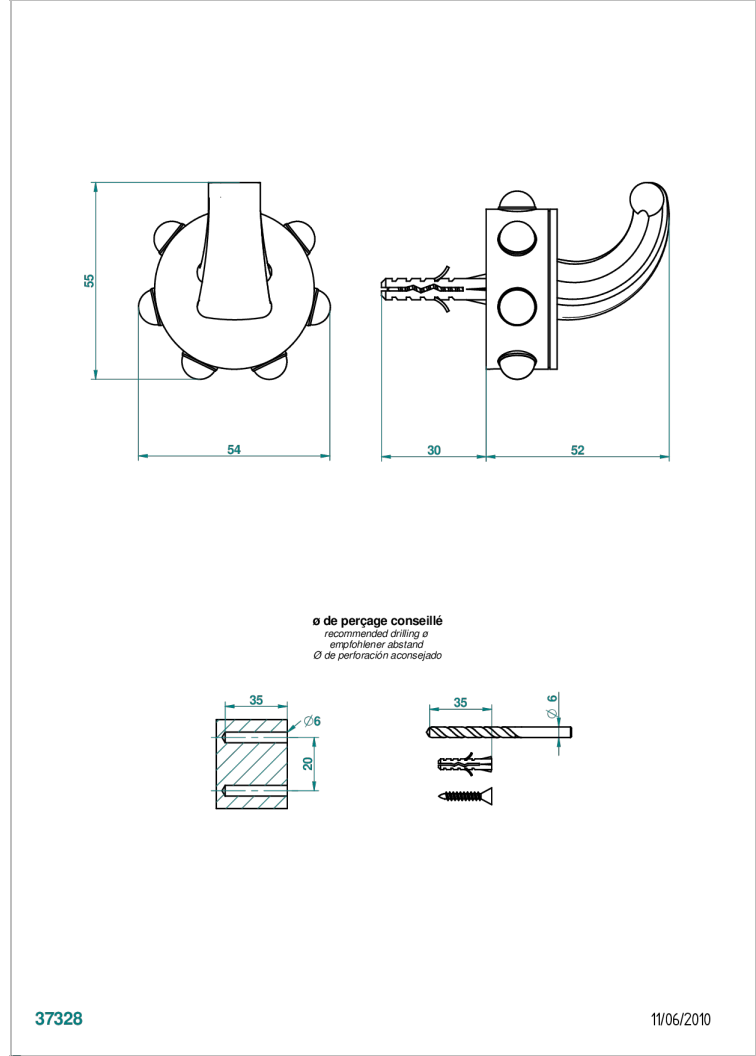

MOSSI CLEAR CRYSTAL

A2N-508

Single robe hook

THG[®]
PARIS

CHARACTERISTIC

- Mossi Clear crystal
- Single robe hook

AVAILABLE FINITIONS

Antique nickel - H28
Black ceram - D30
Blush PVD - H62
Brass color PVD - H49
Brown bronze color PVD - F33
Gold color PVD - H52