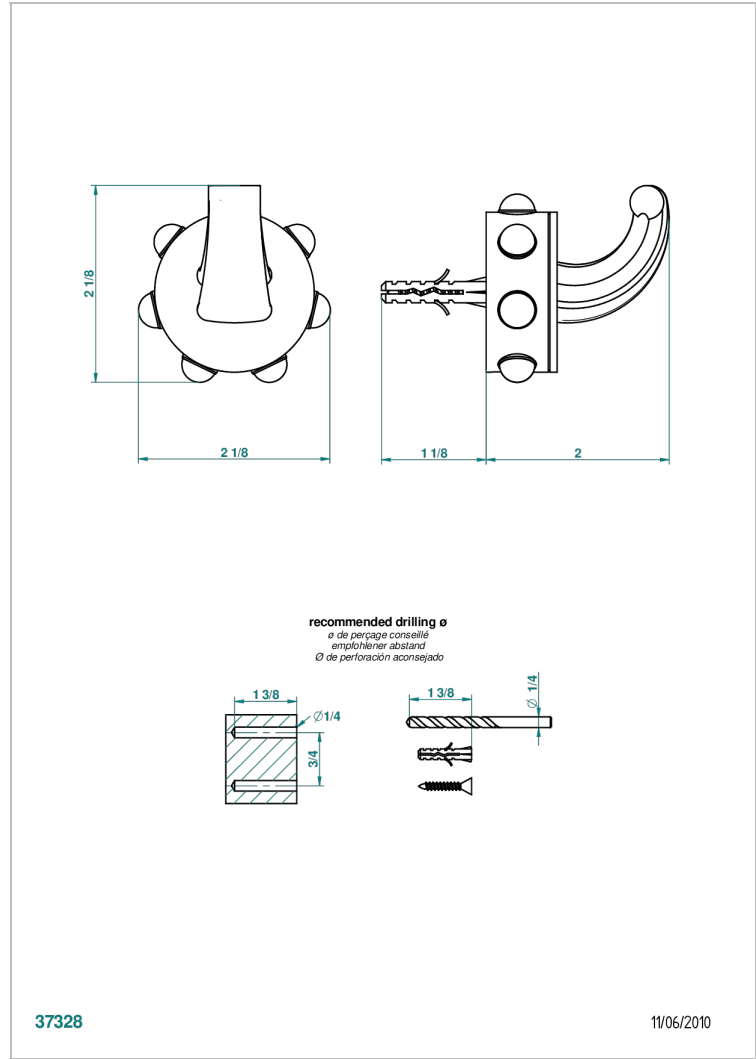

MOSSI CLEAR CRYSTAL

A2N-508

Single robe hook

THG[®]
PARIS

37328

11/06/2010

CHARACTERISTIC

- Mossi Clear crystal
- Single robe hook