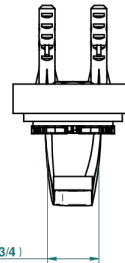

MASQUE DE FEMME SMOOTH METAL

A2U-508

Single robe hook

THG®
PARIS

37326

02/12/2022

CHARACTERISTIC

- Masque de Femme Smooth metal
- Single robe hook

AVAILABLE FINITIONS

Antique nickel - H28
Black ceram - D30
Blush PVD - H62
Brass color PVD - H49
Brown bronze color PVD - F33
Gold color PVD - H52

Graphite PVD - H64
Matt Umber PVD - H67
Matt blush PVD - H60
Matt brass color PVD - H50
Matt brown bronze color PVD - F34
Matt chrome - C02

Matt gold - F07
Matt gold color PVD - H53
Matt graphite PVD - H65
Matt nickel (color finish) - C01
Matt nickel color PVD - H56
Nickel color PVD - H55

Polished chrome (color finish) - A02
Polished chrome / Polished gold
(color finish) - G02
Polished gold (color finish) - F01
Polished nickel - B01
Soft gold - F30
Soft matt gold - F31

Umber PVD - H66