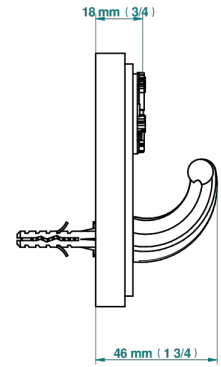

MASQUE DE FEMME SMOOTH METAL

A2U-508

Single robe hook

THG®
PARIS

37326

02/12/2022

CHARACTERISTIC

- Masque de Femme Smooth metal
- Single robe hook

AVAILABLE FINITIONS

Antique nickel - H28
Black ceram - D30
Blush PVD - H62
Brass color PVD - H49
Brown bronze color PVD - F33
Gold color PVD - H52

Graphite PVD - H64
Matt Umber PVD - H67
Matt blush PVD - H60
Matt brass color PVD - H50
Matt brown bronze color PVD - F34
Matt chrome - C02

Matt gold - F07
Matt gold color PVD - H53
Matt graphite PVD - H65
Matt nickel (color finish) - C01
Matt nickel color PVD - H56
Nickel color PVD - H55

Polished chrome (color finish) - A02
Polished chrome / Polished gold
(color finish) - G02
Polished gold (color finish) - F01
Polished nickel - B01
Soft gold - F30
Soft matt gold - F31

Umber PVD - H66