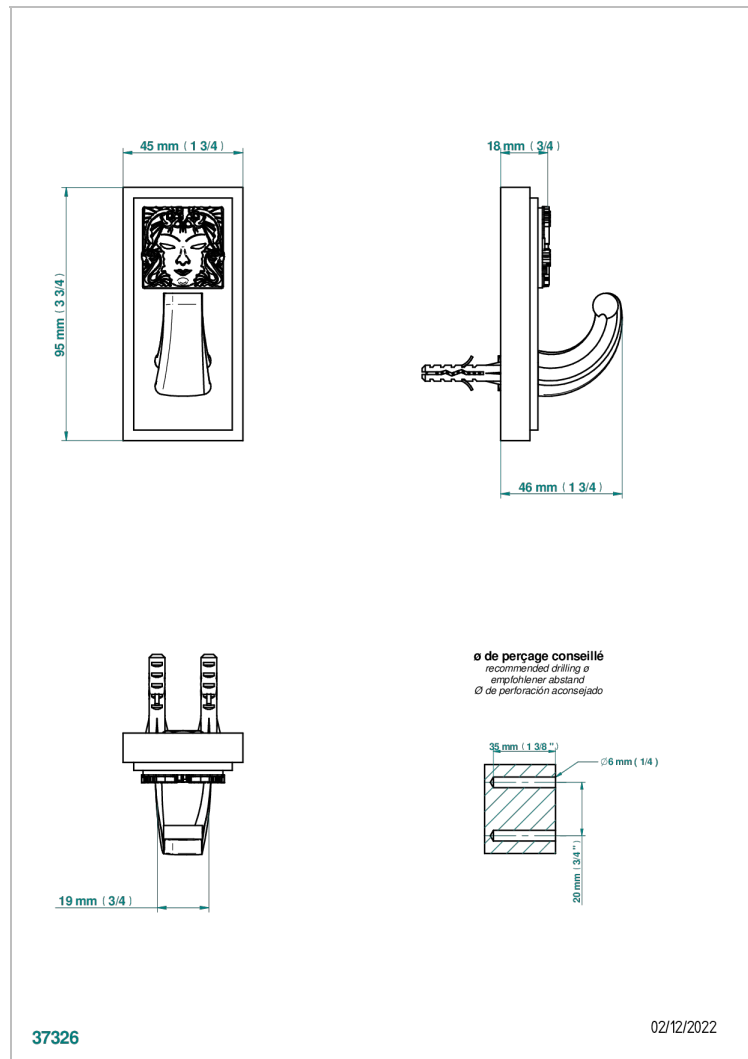

MASQUE DE FEMME ENGRAVED METAL

A2T-508

Robe hook single small

CHARACTERISTIC

- Masque de Femme Engraved Metal
- Robe hook single small

AVAILABLE FINITIONS

Black ceram - D30
Blush PVD - H62
Brass color PVD - H49
Brown bronze color PVD - F33
Chrome polished - A02
Chrome polished / gold polished - G02

Matt nickel color PVD - H56
Nickel antique / Sovereign - H28
Nickel color PVD - H55
Nickel polished - B01
Soft gold - F30
Soft matt gold - F31

Umber PVD - H66