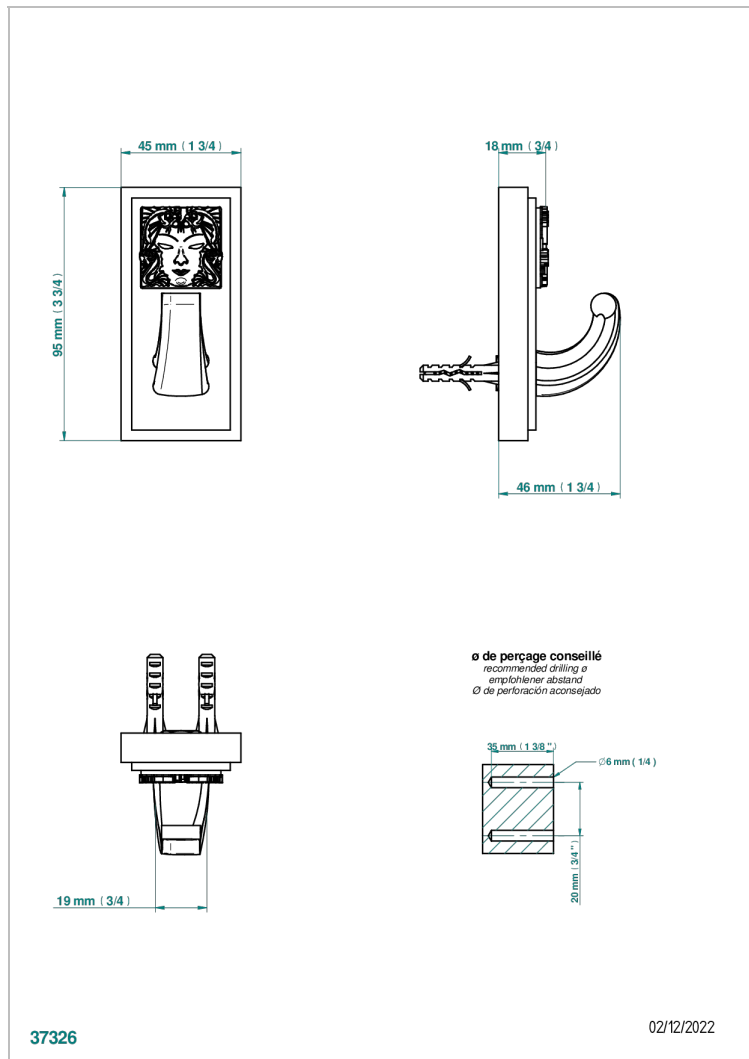

MASQUE DE FEMME ENGRAVED METAL

A2T-508

Single robe hook

CHARACTERISTIC

- Masque de Femme Engraved Metal
- Single robe hook

AVAILABLE FINITIONS

Antique nickel - H28
Black ceram - D30
Blush PVD - H62
Brass color PVD - H49
Brown bronze color PVD - F33
Gold color PVD - H52