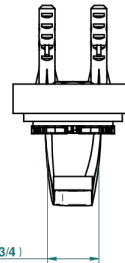

MASQUE DE FEMME SOLAIRE

A2S-508

Single robe hook

THG®
PARIS

37326

02/12/2022

CHARACTERISTIC

- Masque de Femme Solaire
- Single robe hook

AVAILABLE FINITIONS

Black ceram - D30
Matt chrome - C02
Matt gold - F07
Matt nickel (color finish) - C01
Polished chrome (color finish) - A02
Polished chrome / Polished gold (color finish) - G02

Polished gold (color finish) - F01
Polished nickel - B01
Soft gold - F30
Soft matt gold - F31