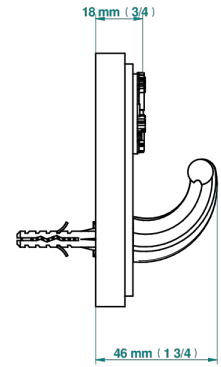

MASQUE DE FEMME SOLAIRE

A2S-508

Single robe hook

THG®
PARIS

37326

02/12/2022

CHARACTERISTIC

- Masque de Femme Solaire
- Single robe hook

AVAILABLE FINITIONS

Black ceram - D30
Matt chrome - C02
Matt gold - F07
Matt nickel (color finish) - C01
Polished chrome (color finish) - A02
Polished chrome / Polished gold (color finish) - G02

Polished gold (color finish) - F01
Polished nickel - B01
Soft gold - F30
Soft matt gold - F31