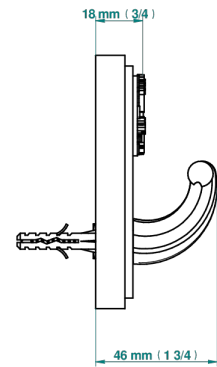

MASQUE DE FEMME LUNAIRE

A2R-508

Single robe hook

THG®
PARIS

37326

02/12/2022

CHARACTERISTIC

- Masque de Femme Lunaire
- Single robe hook

AVAILABLE FINITIONS

Black ceram - D30
Matt chrome - C02
Matt gold - F07
Matt nickel (color finish) - C01
Polished chrome (color finish) - A02
Polished chrome / Polished gold (color finish) - G02

Polished gold (color finish) - F01
Polished nickel - B01
Soft gold - F30
Soft matt gold - F31