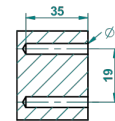

MASQUE DE FEMME SMOOTH METAL

A2U-4720

Wall mounted toilet brush holder

THG®
PARIS

37323

14/01/2016

CHARACTERISTIC

- Masque de Femme Smooth metal
- Wall mounted toilet brush holder

AVAILABLE FINITIONS

Black ceram - D30
Blush PVD - H62
Brass color PVD - H49
Brown bronze color PVD - F33
Chrome polished - A02
Chrome polished / gold polished - G02

Gold color PVD - H52
Gold mat - F07
Gold polished - F01
Graphite PVD - H64
Matt Umber PVD - H67
Matt blush PVD - H60

Matt brass color PVD - H50
Matt brown bronze color PVD - F34
Matt chrome (American satin) - C02
Matt gold color PVD - H53
Matt graphite PVD - H65
Matt nickel (American satin) - C01

Matt nickel color PVD - H56
Nickel antique / Sovereign - H28
Nickel color PVD - H55
Nickel polished - B01
Soft gold - F30
Soft matt gold - F31

Umber PVD - H66