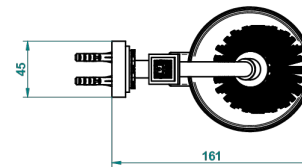

MASQUE DE FEMME SMOOTH METAL

A2U-4720

Wall mounted toilet brush holder

THG®
PARIS

37323

14/01/2016

CHARACTERISTIC

- Masque de Femme Smooth metal
- Wall mounted toilet brush holder

AVAILABLE FINITIONS

Black ceram - D30
Blush PVD - H62
Brass color PVD - H49
Brown bronze color PVD - F33
Chrome polished - A02
Chrome polished / gold polished - G02

Gold color PVD - H52
Gold mat - F07
Gold polished - F01
Graphite PVD - H64
Matt Umber PVD - H67
Matt blush PVD - H60

Matt brass color PVD - H50
Matt brown bronze color PVD - F34
Matt chrome (American satin) - C02
Matt gold color PVD - H53
Matt graphite PVD - H65
Matt nickel (American satin) - C01

Matt nickel color PVD - H56
Nickel antique / Sovereign - H28
Nickel color PVD - H55
Nickel polished - B01
Soft gold - F30
Soft matt gold - F31

Umber PVD - H66