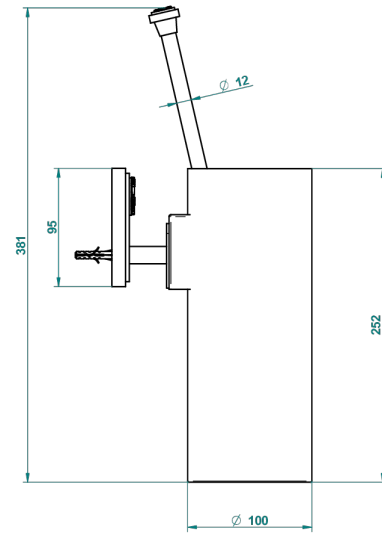

MASQUE DE FEMME SMOOTH METAL

A2U-4720

Wall mounted toilet brush holder

THG®
PARIS

37323

14/01/2016

CHARACTERISTIC

- Masque de Femme Smooth metal
- Wall mounted toilet brush holder

AVAILABLE FINITIONS

Black ceram - D30
Blush PVD - H62
Brass color PVD - H49
Brown bronze color PVD - F33
Chrome polished - A02
Chrome polished / gold polished - G02

Gold color PVD - H52
Gold mat - F07
Gold polished - F01
Graphite PVD - H64
Matt Umber PVD - H67
Matt blush PVD - H60

Matt brass color PVD - H50
Matt brown bronze color PVD - F34
Matt chrome (American satin) - C02
Matt gold color PVD - H53
Matt graphite PVD - H65
Matt nickel (American satin) - C01

Matt nickel color PVD - H56
Nickel antique / Sovereign - H28
Nickel color PVD - H55
Nickel polished - B01
Soft gold - F30
Soft matt gold - F31

Umber PVD - H66