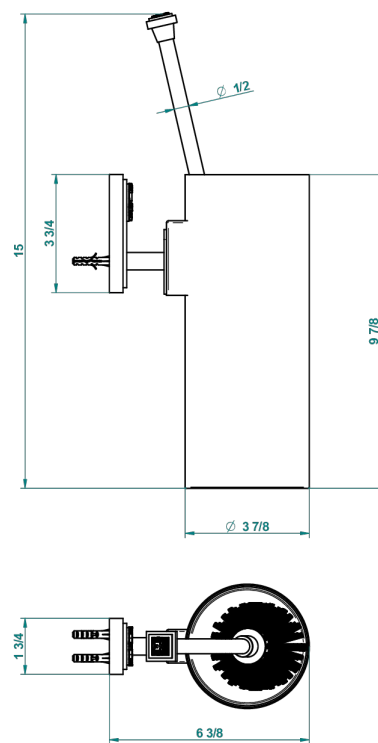

MASQUE DE FEMME SMOOTH METAL

A2U-4720

Wall mounted toilet brush holder

37323

14/01/2016

CHARACTERISTIC

- Masque de Femme Smooth metal
- Wall mounted toilet brush holder

AVAILABLE FINITIONS

Black ceram - D30
Blush PVD - H62
Brass color PVD - H49
Brown bronze color PVD - F33
Chrome polished - A02
Chrome polished / gold polished - G02

Gold color PVD - H52
Gold mat - F07
Gold polished - F01
Graphite PVD - H64
Matt Umber PVD - H67
Matt blush PVD - H60

Matt brass color PVD - H50
Matt brown bronze color PVD - F34
Matt chrome (American satin) - C02
Matt gold color PVD - H53
Matt graphite PVD - H65
Matt nickel (American satin) - C01

Matt nickel color PVD - H56
Nickel antique / Sovereign - H28
Nickel color PVD - H55
Nickel polished - B01
Soft gold - F30
Soft matt gold - F31

Umber PVD - H66