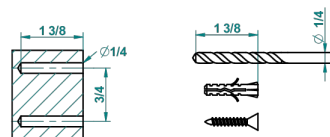

MASQUE DE FEMME SMOOTH METAL

A2U-4720

Wall mounted toilet brush holder

37323

14/01/2016

CHARACTERISTIC

- Masque de Femme Smooth metal
- Wall mounted toilet brush holder

AVAILABLE FINITIONS

Black ceram - D30
Blush PVD - H62
Brass color PVD - H49
Brown bronze color PVD - F33
Chrome polished - A02
Chrome polished / gold polished - G02

Gold color PVD - H52
Gold mat - F07
Gold polished - F01
Graphite PVD - H64
Matt Umber PVD - H67
Matt blush PVD - H60

Matt brass color PVD - H50
Matt brown bronze color PVD - F34
Matt chrome (American satin) - C02
Matt gold color PVD - H53
Matt graphite PVD - H65
Matt nickel (American satin) - C01

Matt nickel color PVD - H56
Nickel antique / Sovereign - H28
Nickel color PVD - H55
Nickel polished - B01
Soft gold - F30
Soft matt gold - F31

Umber PVD - H66