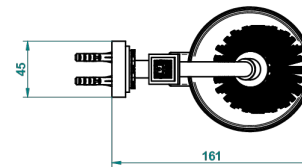

MASQUE DE FEMME ENGRAVED METAL

A2T-4720

Wall mounted toilet brush holder

THG®
PARIS

37323

14/01/2016

CHARACTERISTIC

- Masque de Femme Engraved Metal
- Wall mounted toilet brush holder

AVAILABLE FINITIONS

Black ceram - D30
Blush PVD - H62
Brass color PVD - H49
Brown bronze color PVD - F33
Chrome polished - A02
Chrome polished / gold polished - G02

Gold color PVD - H52
Gold mat - F07
Gold polished - F01
Graphite PVD - H64
Matt Umber PVD - H67
Matt blush PVD - H60

Matt brass color PVD - H50
Matt brown bronze color PVD - F34
Matt chrome (American satin) - C02
Matt gold color PVD - H53
Matt graphite PVD - H65
Matt nickel (American satin) - C01

Matt nickel color PVD - H56
Nickel antique / Sovereign - H28
Nickel color PVD - H55
Nickel polished - B01
Soft gold - F30
Soft matt gold - F31

Umber PVD - H66