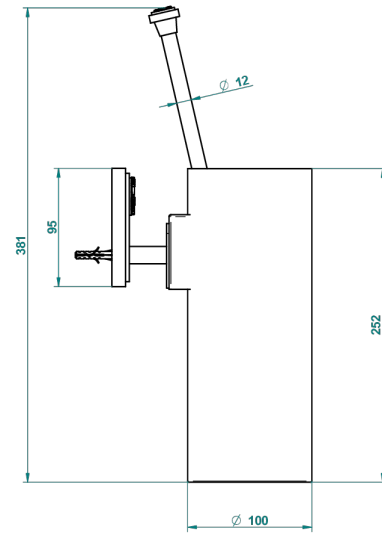

MASQUE DE FEMME ENGRAVED METAL

A2T-4720

Wall mounted toilet brush holder

THG®
PARIS

37323

14/01/2016

CHARACTERISTIC

- Masque de Femme Engraved Metal
- Wall mounted toilet brush holder

AVAILABLE FINITIONS

Black ceram - D30
Blush PVD - H62
Brass color PVD - H49
Brown bronze color PVD - F33
Chrome polished - A02
Chrome polished / gold polished - G02

Gold color PVD - H52
Gold mat - F07
Gold polished - F01
Graphite PVD - H64
Matt Umber PVD - H67
Matt blush PVD - H60

Matt brass color PVD - H50
Matt brown bronze color PVD - F34
Matt chrome (American satin) - C02
Matt gold color PVD - H53
Matt graphite PVD - H65
Matt nickel (American satin) - C01

Matt nickel color PVD - H56
Nickel antique / Sovereign - H28
Nickel color PVD - H55
Nickel polished - B01
Soft gold - F30
Soft matt gold - F31

Umber PVD - H66