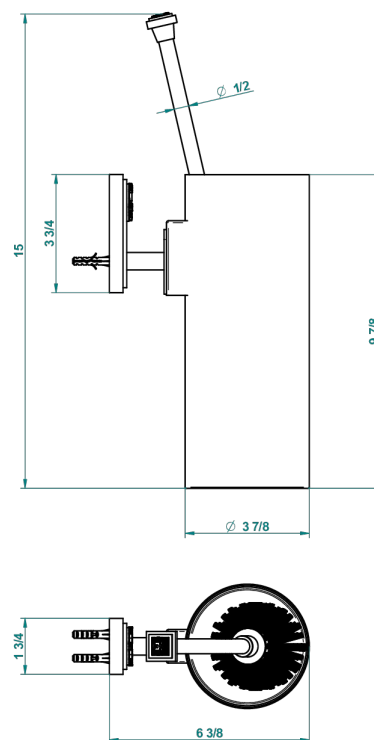

MASQUE DE FEMME ENGRAVED METAL

A2T-4720

Wall mounted toilet brush holder

37323

14/01/2016

CHARACTERISTIC

- Masque de Femme Engraved Metal
- Wall mounted toilet brush holder

AVAILABLE FINITIONS

Black ceram - D30
Blush PVD - H62
Brass color PVD - H49
Brown bronze color PVD - F33
Chrome polished - A02
Chrome polished / gold polished - G02

Gold color PVD - H52
Gold mat - F07
Gold polished - F01
Graphite PVD - H64
Matt Umber PVD - H67
Matt blush PVD - H60

Matt brass color PVD - H50
Matt brown bronze color PVD - F34
Matt chrome (American satin) - C02
Matt gold color PVD - H53
Matt graphite PVD - H65
Matt nickel (American satin) - C01

Matt nickel color PVD - H56
Nickel antique / Sovereign - H28
Nickel color PVD - H55
Nickel polished - B01
Soft gold - F30
Soft matt gold - F31

Umber PVD - H66