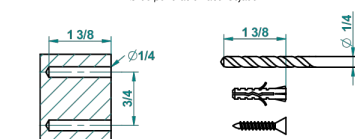

MASQUE DE FEMME ENGRAVED METAL

A2T-4720

Wall mounted toilet brush holder

37323

14/01/2016

CHARACTERISTIC

- Masque de Femme Engraved Metal
- Wall mounted toilet brush holder

AVAILABLE FINITIONS

Black ceram - D30
Blush PVD - H62
Brass color PVD - H49
Brown bronze color PVD - F33
Chrome polished - A02
Chrome polished / gold polished - G02

Gold color PVD - H52
Gold mat - F07
Gold polished - F01
Graphite PVD - H64
Matt Umber PVD - H67
Matt blush PVD - H60

Matt brass color PVD - H50
Matt brown bronze color PVD - F34
Matt chrome (American satin) - C02
Matt gold color PVD - H53
Matt graphite PVD - H65
Matt nickel (American satin) - C01

Matt nickel color PVD - H56
Nickel antique / Sovereign - H28
Nickel color PVD - H55
Nickel polished - B01
Soft gold - F30
Soft matt gold - F31

Umber PVD - H66