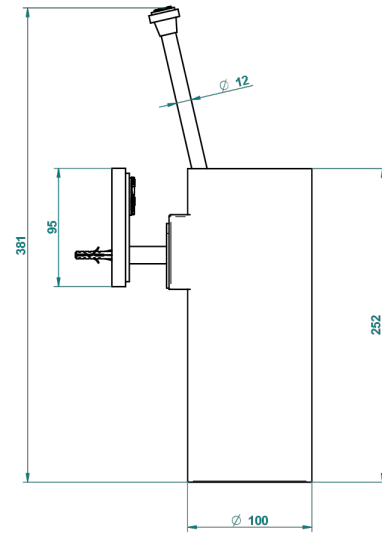

MASQUE DE FEMME SOLAIRE

A2S-4720

Wall mounted toilet brush holder

THG®
PARIS

37323

14/01/2016

CHARACTERISTIC

- Masque de Femme Solaire
- Wall mounted toilet brush holder

AVAILABLE FINITIONS

Black ceram - D30
Chrome polished - A02
Chrome polished / gold polished - G02
Gold mat - F07
Gold polished - F01
Matt chrome (American satin) - C02

Matt nickel (American satin) - C01
Nickel polished - B01
Soft gold - F30
Soft matt gold - F31