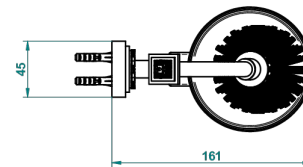

MASQUE DE FEMME SOLAIRE

A2S-4720

Wall mounted toilet brush holder

THG®
PARIS

37323

14/01/2016

CHARACTERISTIC

- Masque de Femme Solaire
- Wall mounted toilet brush holder

AVAILABLE FINITIONS

Black ceram - D30
Chrome polished - A02
Chrome polished / gold polished - G02
Gold mat - F07
Gold polished - F01
Matt chrome (American satin) - C02

Matt nickel (American satin) - C01
Nickel polished - B01
Soft gold - F30
Soft matt gold - F31