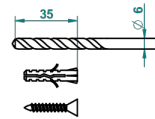

MASQUE DE FEMME SOLAIRE

A2S-4720

Wall mounted toilet brush holder

THG®
PARIS

37323

14/01/2016

CHARACTERISTIC

- Masque de Femme Solaire
- Wall mounted toilet brush holder

AVAILABLE FINITIONS

Black ceram - D30
Chrome polished - A02
Chrome polished / gold polished - G02
Gold mat - F07
Gold polished - F01
Matt chrome (American satin) - C02

Matt nickel (American satin) - C01
Nickel polished - B01
Soft gold - F30
Soft matt gold - F31