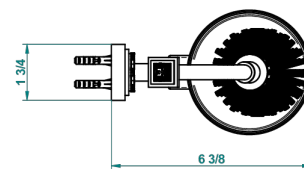

MASQUE DE FEMME LUNAIRE

A2R-4720

Wall mounted toilet brush holder

THG®
PARIS

37323

14/01/2016

CHARACTERISTIC

- Masque de Femme Lunaire
- Wall mounted toilet brush holder

AVAILABLE FINITIONS

Black ceram - D30
Chrome polished - A02
Chrome polished / gold polished - G02
Gold mat - F07
Gold polished - F01
Matt chrome (American satin) - C02

Matt nickel (American satin) - C01
Nickel polished - B01
Soft gold - F30
Soft matt gold - F31