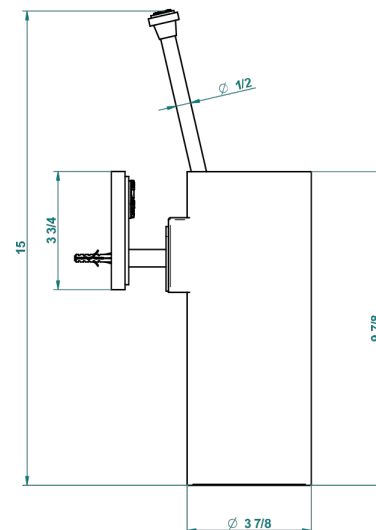

MASQUE DE FEMME LUNAIRE

A2R-4720

Wall mounted toilet brush holder

THG®
PARIS

37323

14/01/2016

CHARACTERISTIC

- Masque de Femme Lunaire
- Wall mounted toilet brush holder

AVAILABLE FINITIONS

Black ceram - D30
Chrome polished - A02
Chrome polished / gold polished - G02
Gold mat - F07
Gold polished - F01
Matt chrome (American satin) - C02

Matt nickel (American satin) - C01
Nickel polished - B01
Soft gold - F30
Soft matt gold - F31