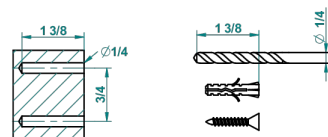

MASQUE DE FEMME LUNAIRE

A2R-4720

Wall mounted toilet brush holder

THG®
PARIS

37323

14/01/2016

CHARACTERISTIC

- Masque de Femme Lunaire
- Wall mounted toilet brush holder

AVAILABLE FINITIONS

Black ceram - D30
Chrome polished - A02
Chrome polished / gold polished - G02
Gold mat - F07
Gold polished - F01
Matt chrome (American satin) - C02

Matt nickel (American satin) - C01
Nickel polished - B01
Soft gold - F30
Soft matt gold - F31