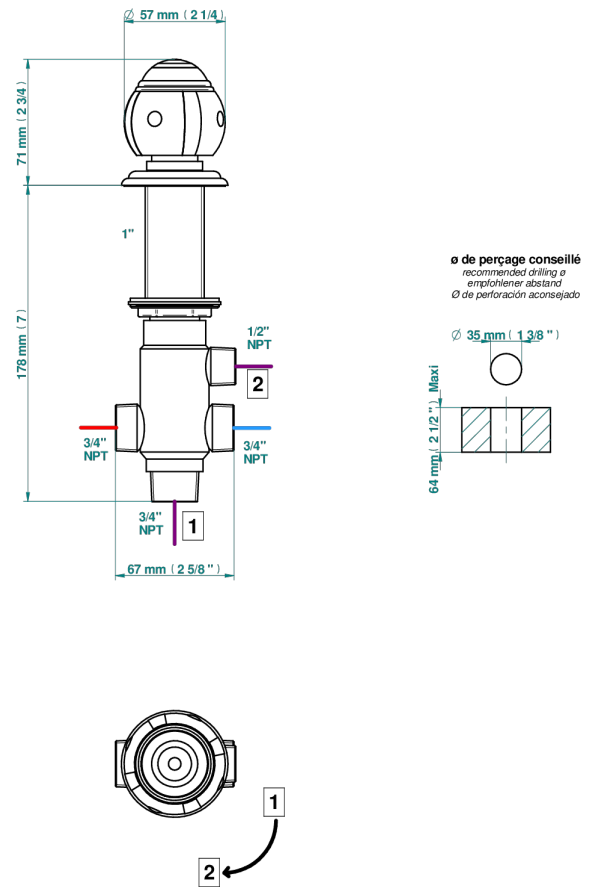

# ITHAQUE PLATINUM DECOR

A7B-50/4/VG

Rim mounted 4 way diverter : 2 inlets and 2 outlets

37312

26/03/2024

## CHARACTERISTIC

- Ithaque Platinum decor
- Rim mounted 4 way diverter : 2 inlets and 2 outlets