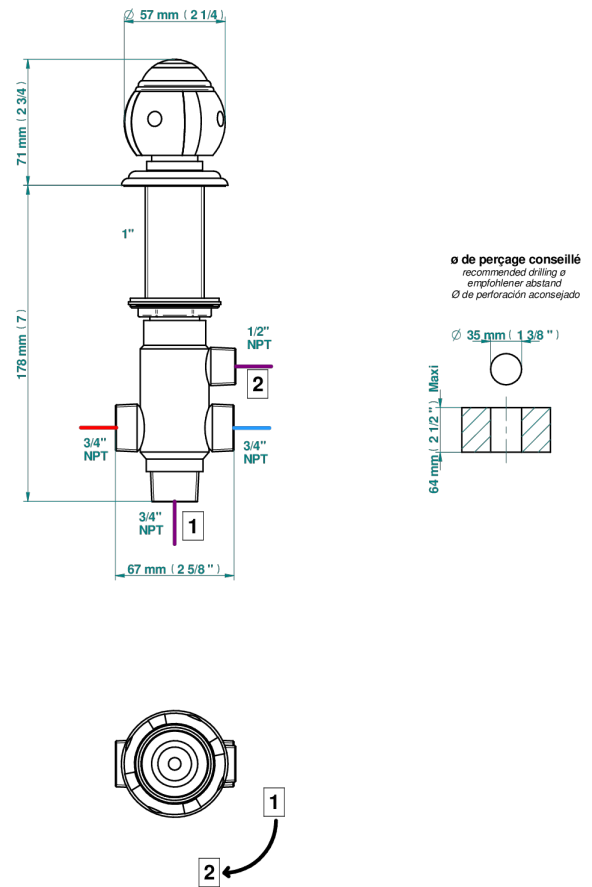

ITHAQUE PLATINUM DECOR

A7B-504VGUS

2-function deck diverter with trim

37312

26/03/2024

CHARACTERISTIC

- Ithaque Platinum decor
- 2-function deck diverter with trim

AVAILABLE FINITIONS

Black ceram - D30
Blush PVD - H62
Brass color PVD - H49
Brown bronze color PVD - F33
Chrome polished - A02
Chrome polished / gold polished - G02

Copper antique matt, coated - H07
Gold color PVD - H52
Gold mat - F07
Gold polished - F01
Graphite PVD - H64
Light coated bronze - D01

Matt Umber PVD - H67
Matt blush PVD - H60
Matt brass color PVD - H50
Matt brown bronze color PVD - F34
Matt chrome (American satin) - C02
Matt gold color PVD - H53

Matt graphite PVD - H65
Matt nickel (American satin) - C01
Matt nickel color PVD - H56
Nickel antique / Sovereign - H28
Nickel color PVD - H55
Nickel polished - B01

Soft gold - F30
Soft matt gold - F31
Umber PVD - H66