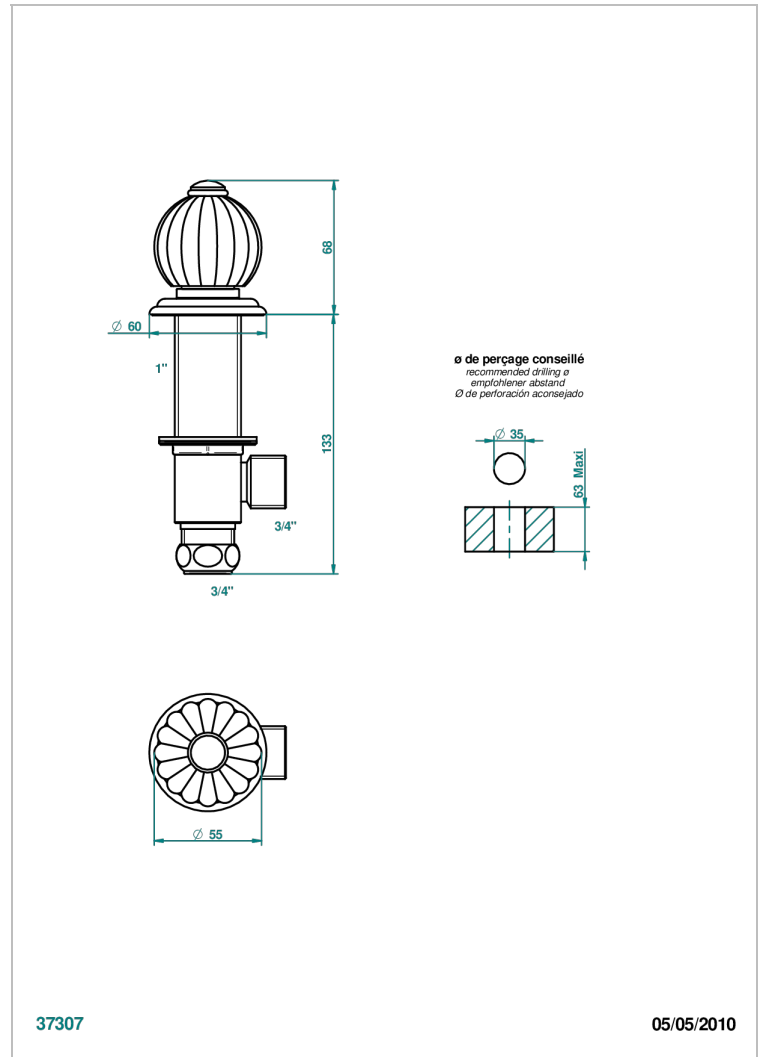

MANDARINE SATIN CRYSTAL

U1E-36

Rim mounted 3/4" valve

THG[®]
PARIS

CHARACTERISTIC

- Mandarin Satin crystal
- Rim mounted 3/4" valve

AVAILABLE FINITIONS

Antique nickel - H28
Black ceram - D30
Blush PVD - H62
Brass color PVD - H49
Brown bronze color PVD - F33
Gold color PVD - H52